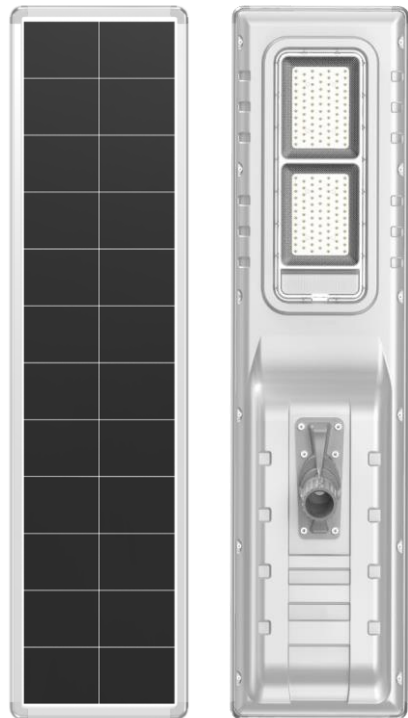

ALL IN ONE
INTEGRATED SOLAR
STREET LIGHT

Go Green
Solar Power Solutions

GGISSL-140W

All In One - Integrated Solar Street Light

Light energy charging

Always bright on rainy days

Wide lighting range

Clean energy

| Model | GGISSL-140W |
|-----------------------|--|
| Product name | 120W Integrated Solar Street Light |
| Solar Panel | 140W (Mono) |
| Battery | 3.2V/250(±5)Ah LiFePO4 Battery |
| Light power | 12000lm (Common 120W LED) |
| Lighting time | 6+X/Intelligent power control, and can use remote control to adjust brightness and working mode. |
| Installation height | 10-12m |
| Installation distance | 40-50m |
| Lamp life | 10000 hours |
| Product Size | 1738×434×263mm |
| Warranty | 5 Years |