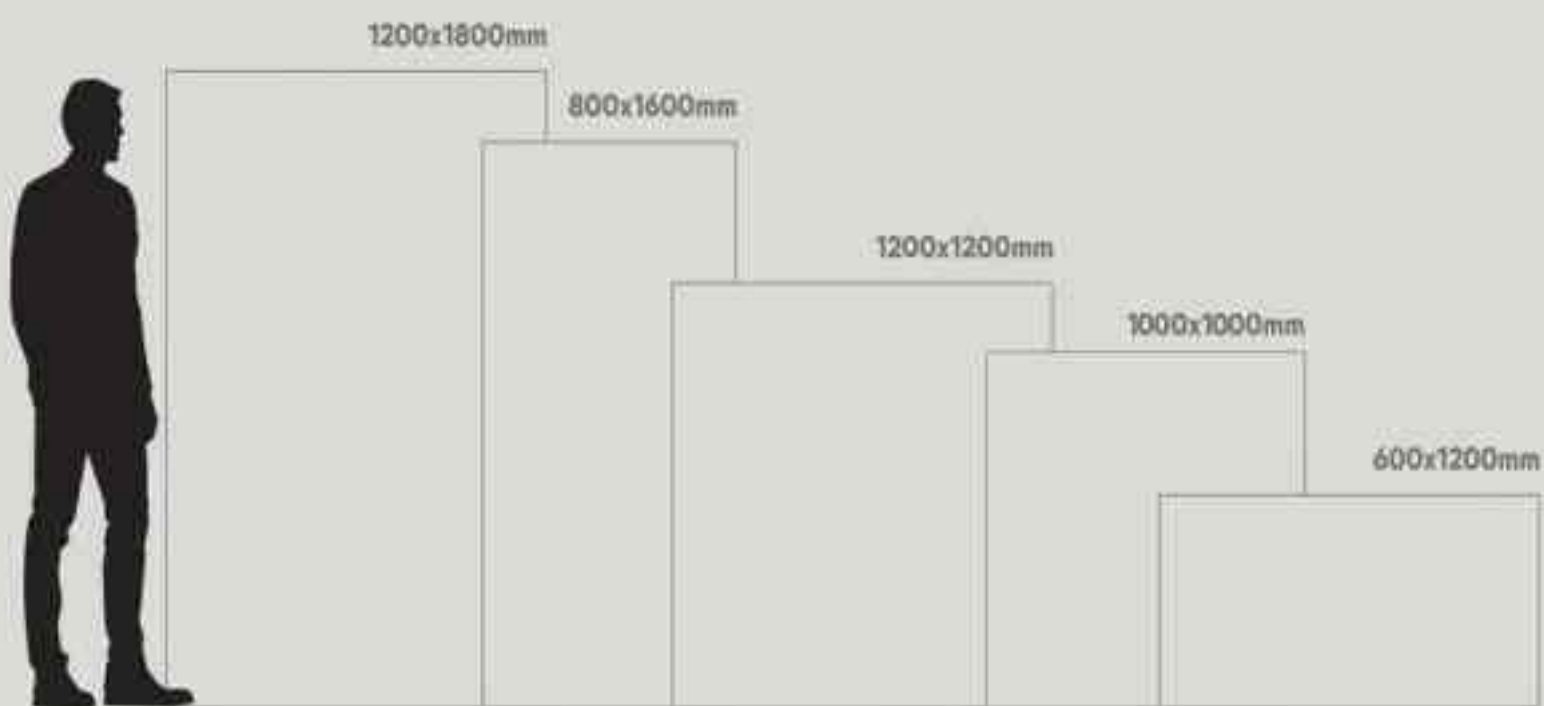

**1200x1800**

CREATIVE  
FROM  
ITS  
CORE

1200x1800mm  
120x180cm