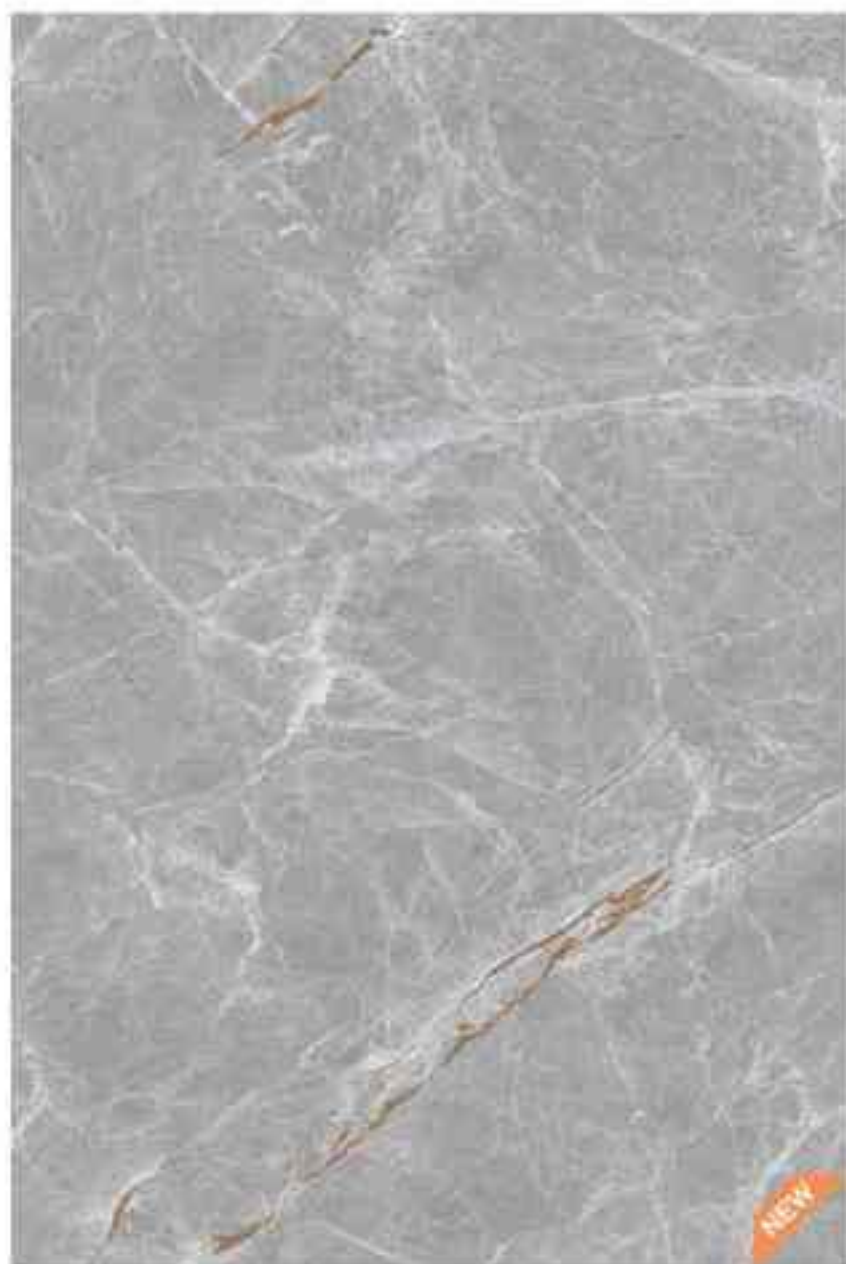

1200 x 1800 mm

MONTREAL GREY