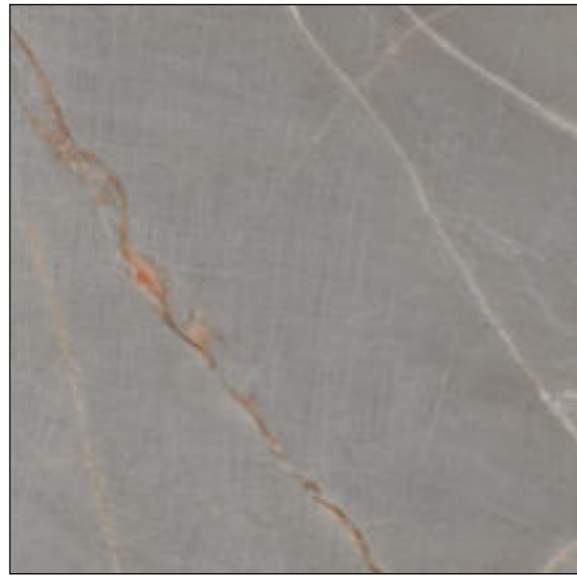

FERRO DOVE

Size :
800X800 MM

Surface :
Carving

Random :
03

FORZA
BROWN

FORZA
GREY

FORZA
IVORY

FORZA
OLIVE