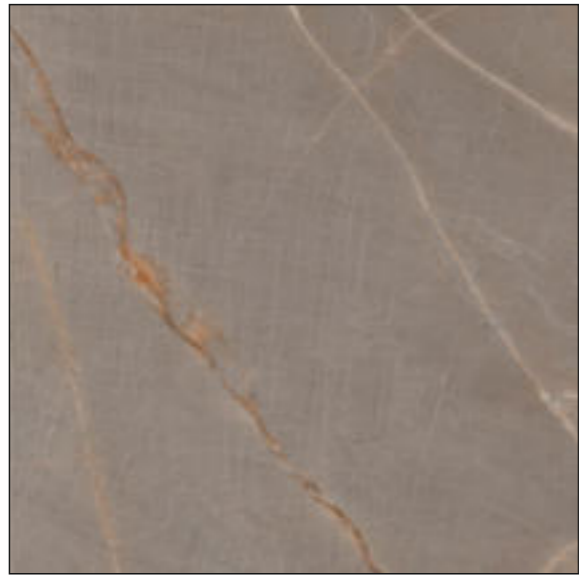

FERRO DOVE

Size :
800X800 MM

Surface :
Carving

Random :
03

FORZA
BROWN

FORZA
GREY

FORZA
IVORY

FORZA
OLIVE