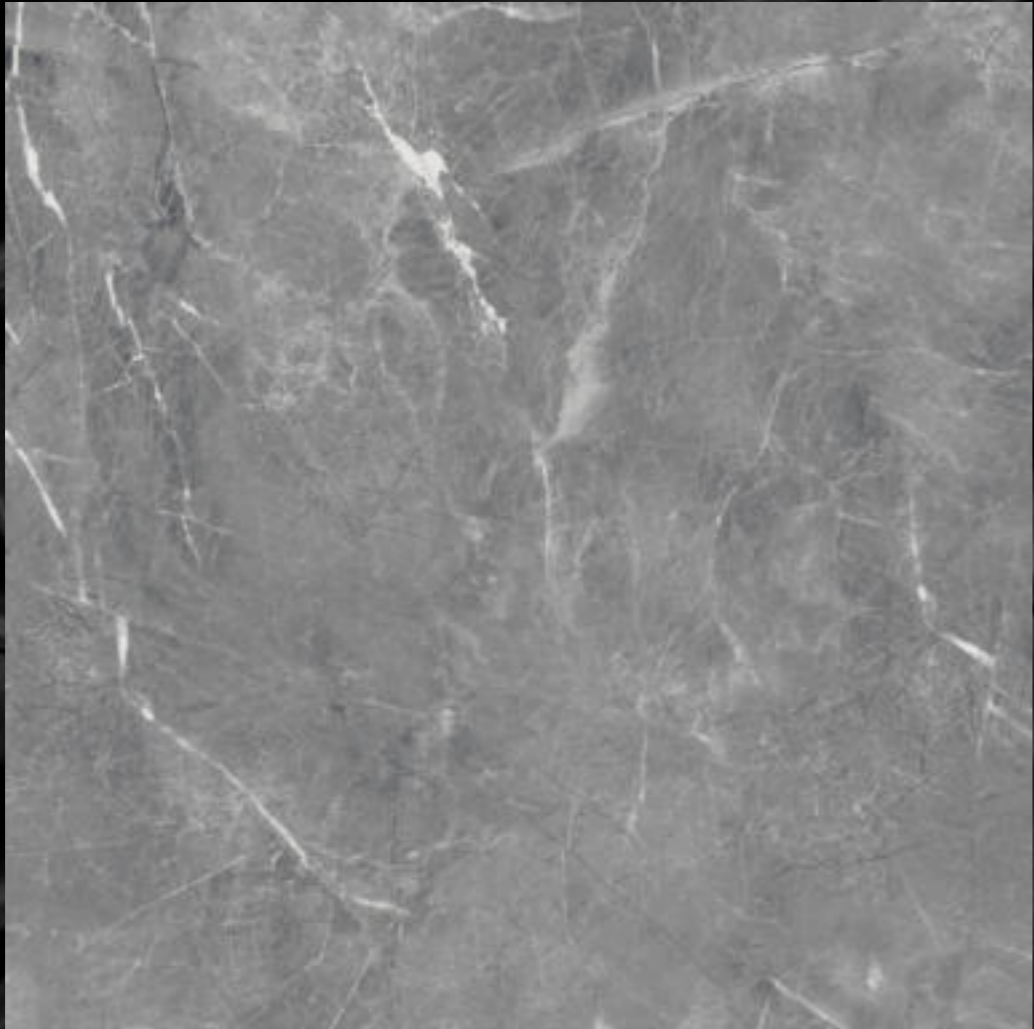

MAARVETILOS
is a gentleman choice