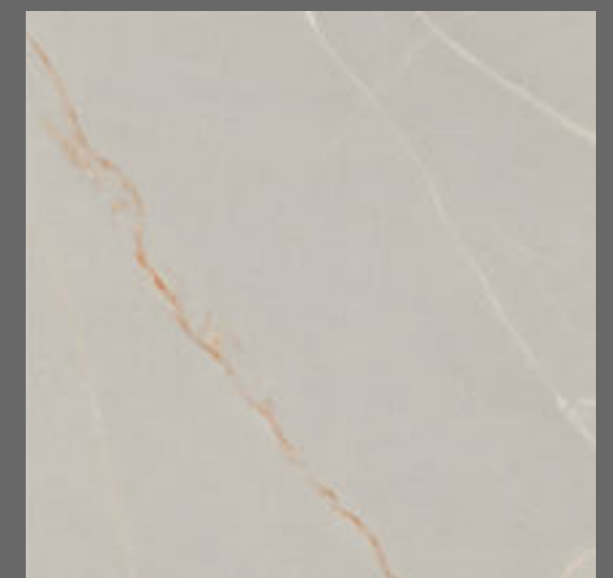

FORZA BIANCO

Size :
800X800 MM

Surface :
Carving

Random :
06