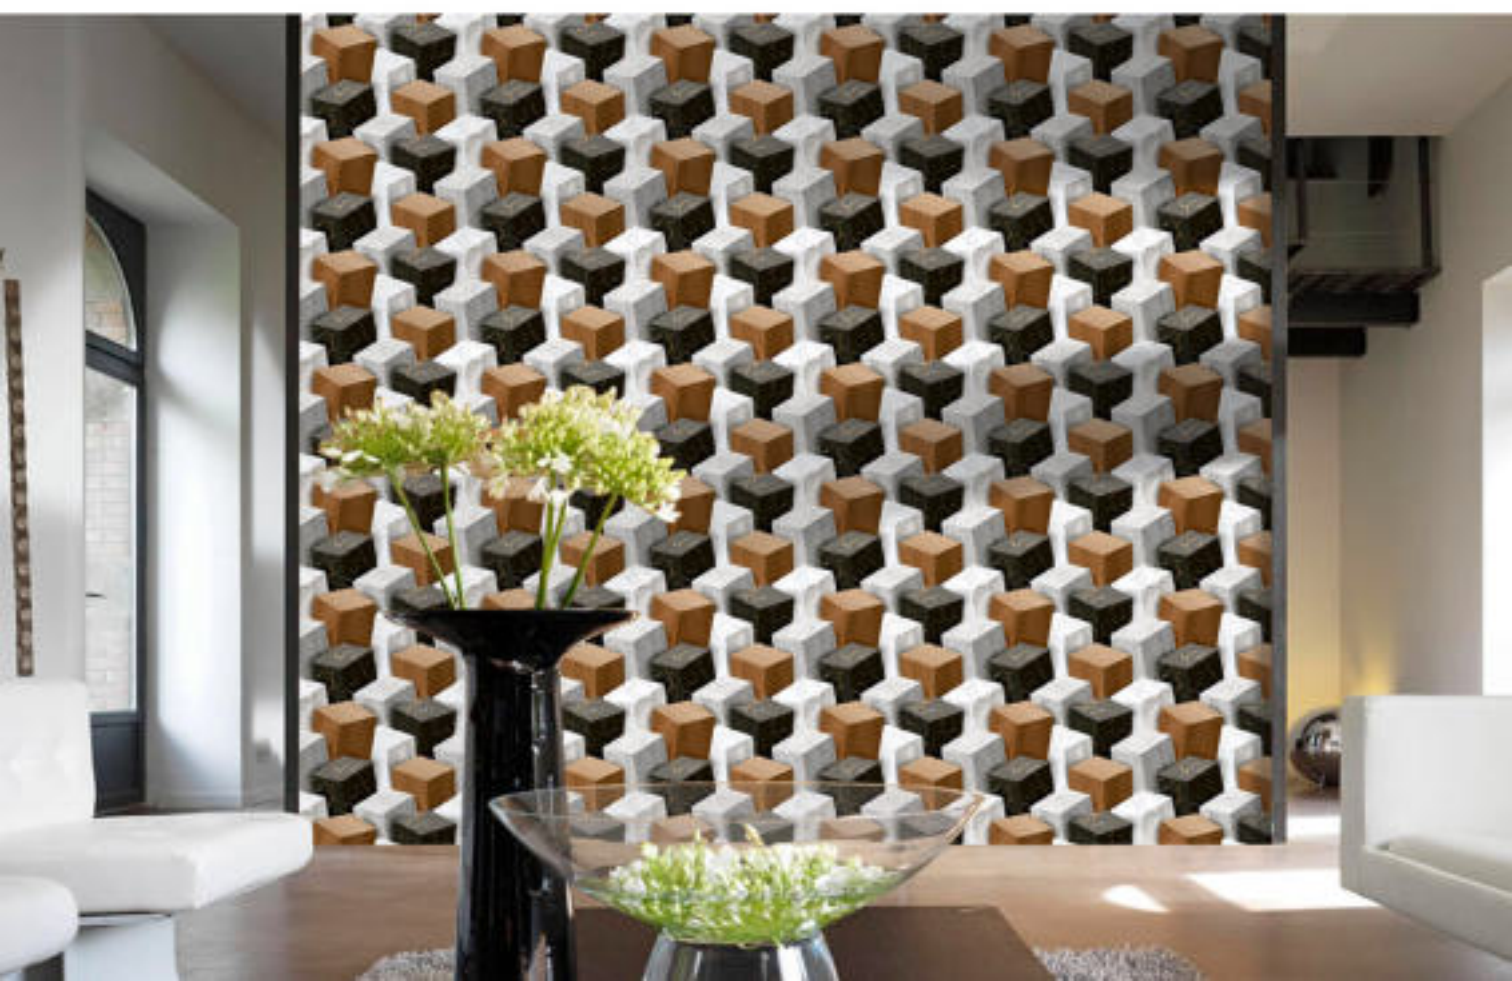

300x450mm
GLOSSY FINISH

PLAIN ELEVATION

GLOSSY- ELE-2657
MATT- ELE-4657