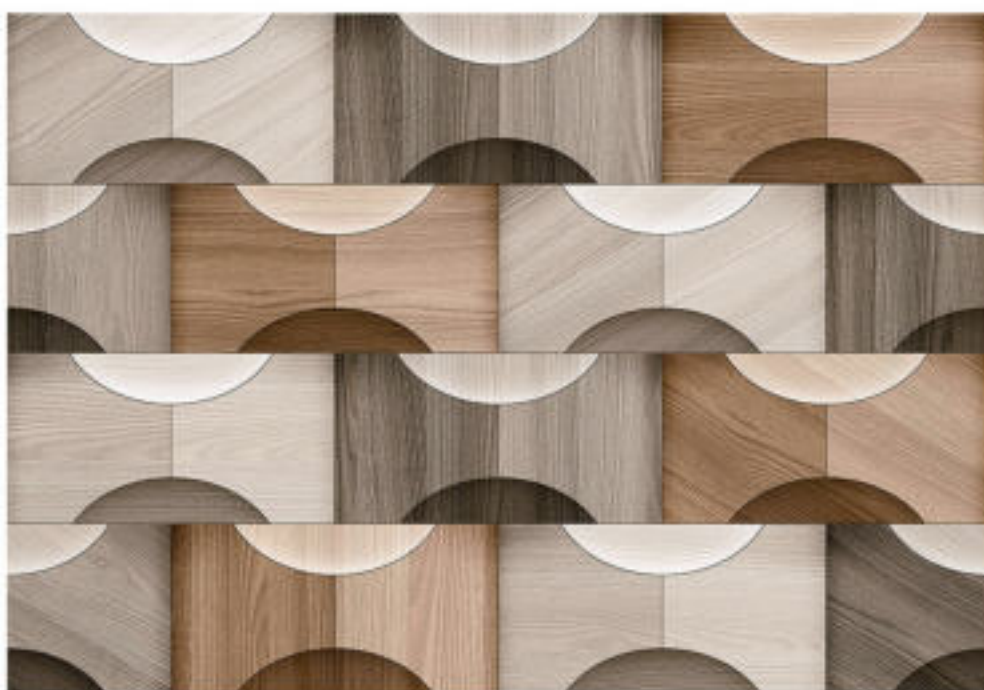

2025 - COLLECTION

**WALL TILES**

300x450mm

300x450mm  
GLOSSY FINISH

GLOSSY- ELE-2291  
MATT- ELE-4291

300x450mm  
GLOSSY FINISH

**GLOSSY- ELE-2292**  
**MATT- ELE-4292**

300x450mm  
GLOSSY FINISH