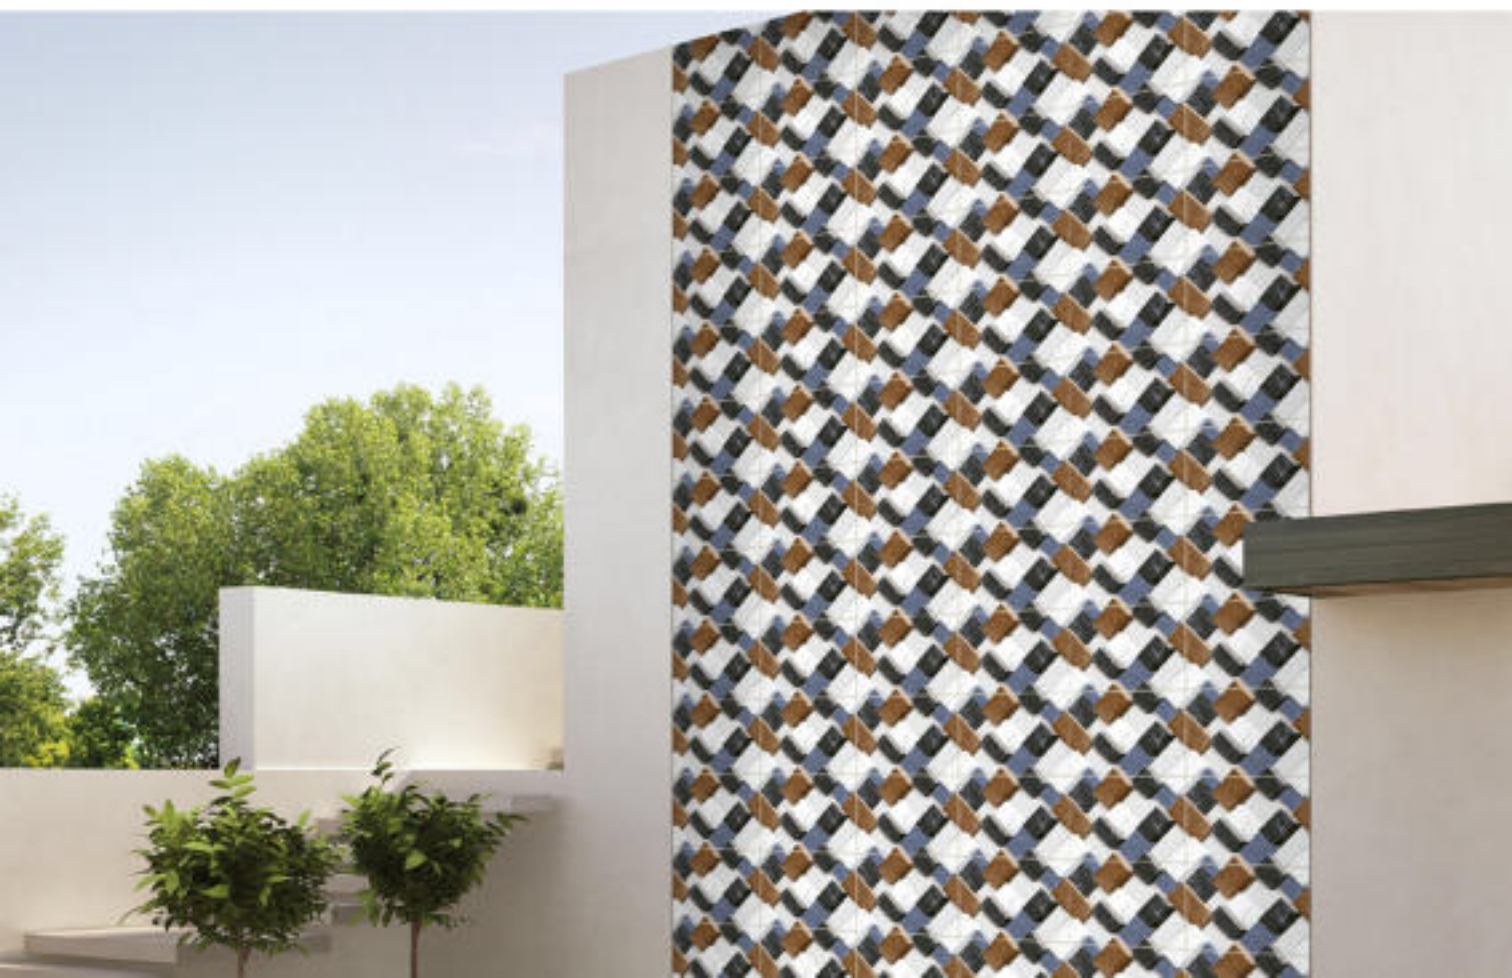

300x450mm
GLOSSY FINISH

PLAIN ELEVATION

GLOSSY- ELE-2652
MATT- ELE-4652