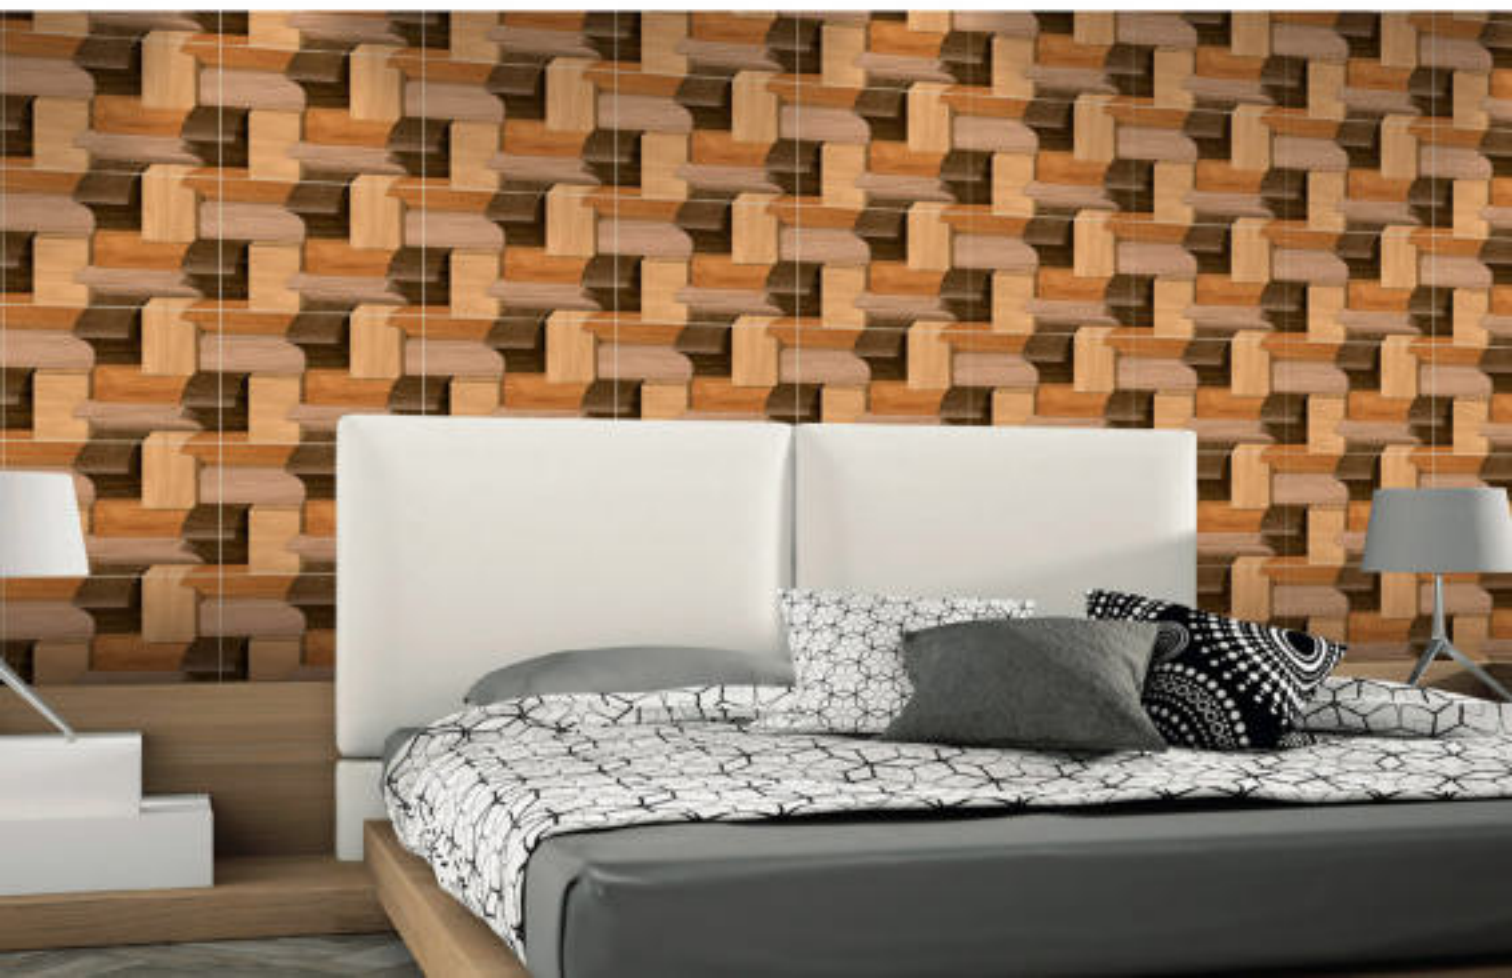

300x450mm
GLOSSY FINISH

GLOSSY- ELE-2307
MATT- ELE-4307