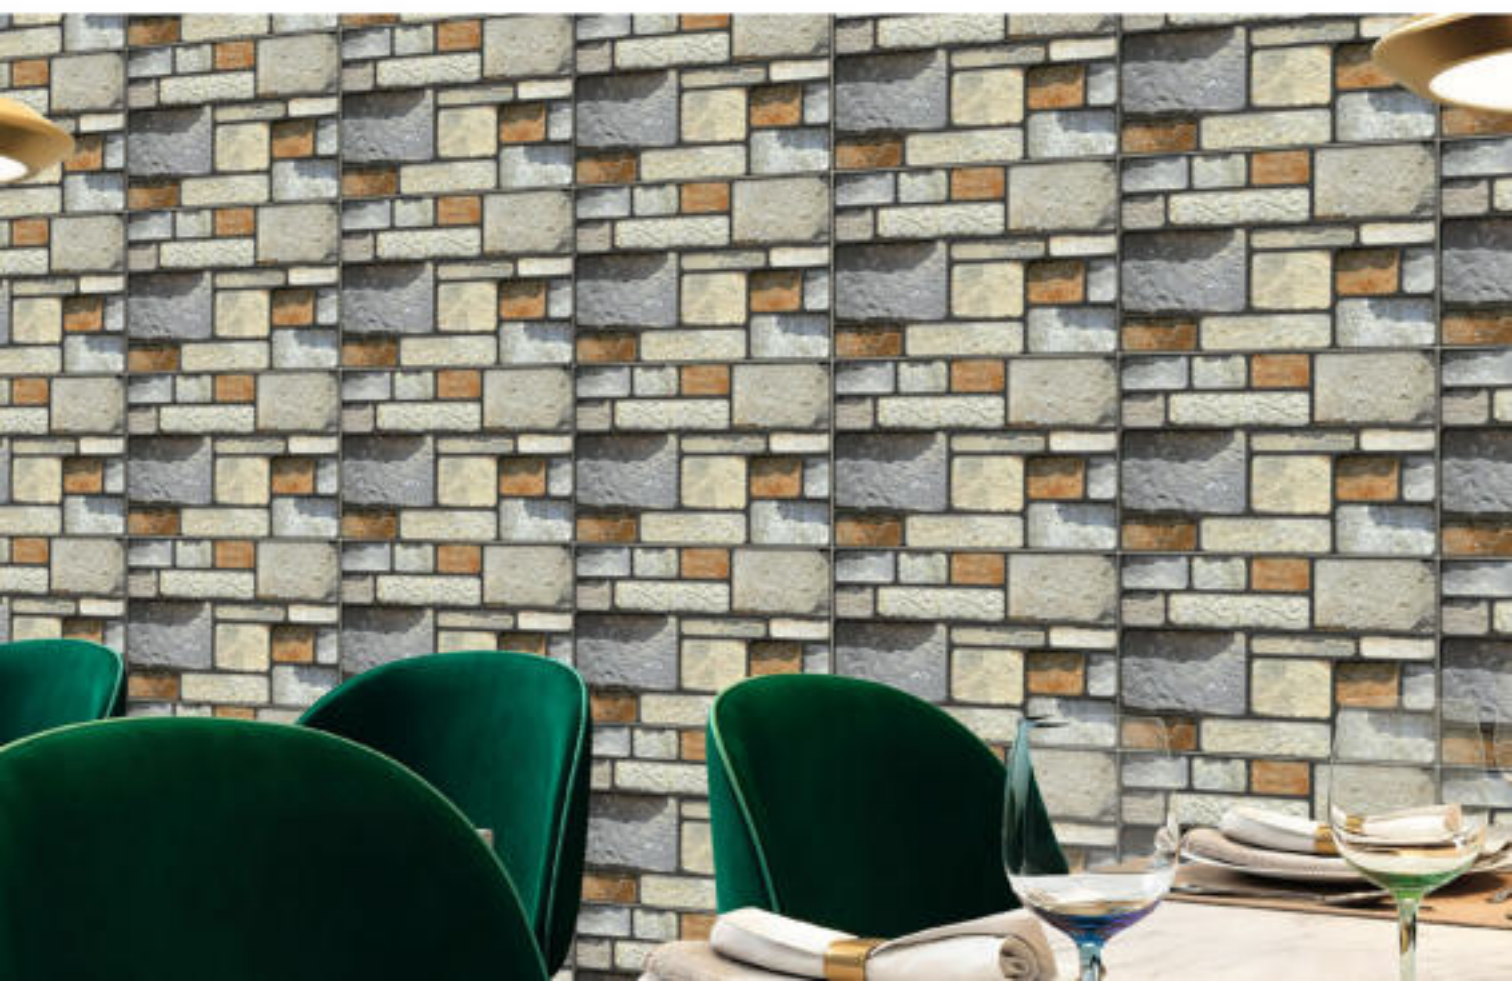

300x450mm
GLOSSY FINISH

GLOSSY- ELE-2304
MATT- ELE-4304