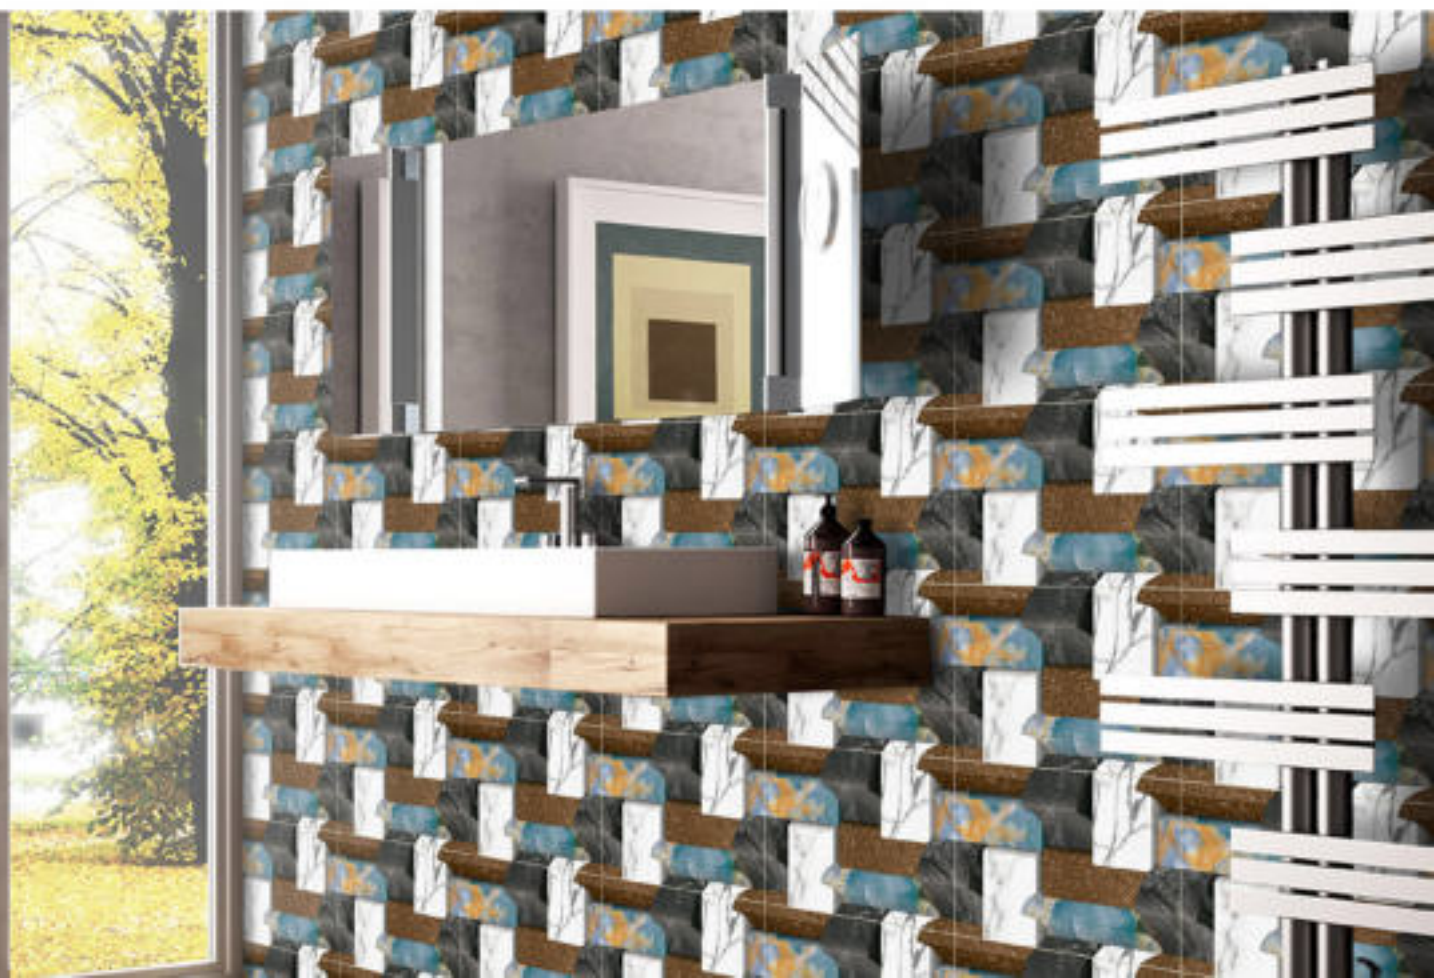

300x450mm
GLOSSY FINISH

GLOSSY- ELE-2308
MATT- ELE-4308