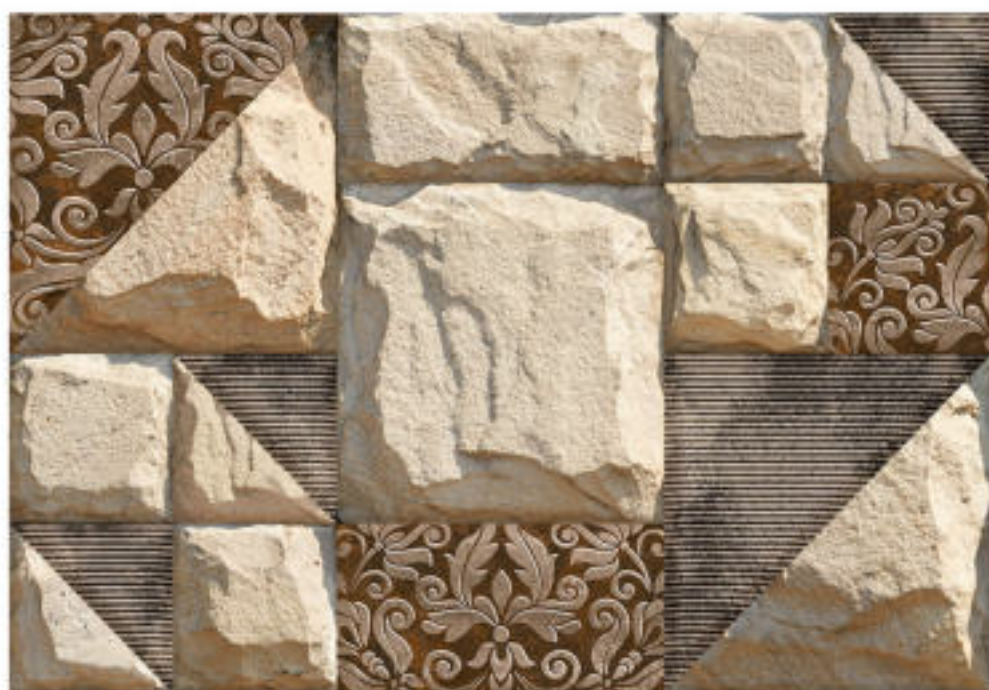

300x450mm
GLOSSY FINISH

GLOSSY- ELE-2313
MATT- ELE-4313