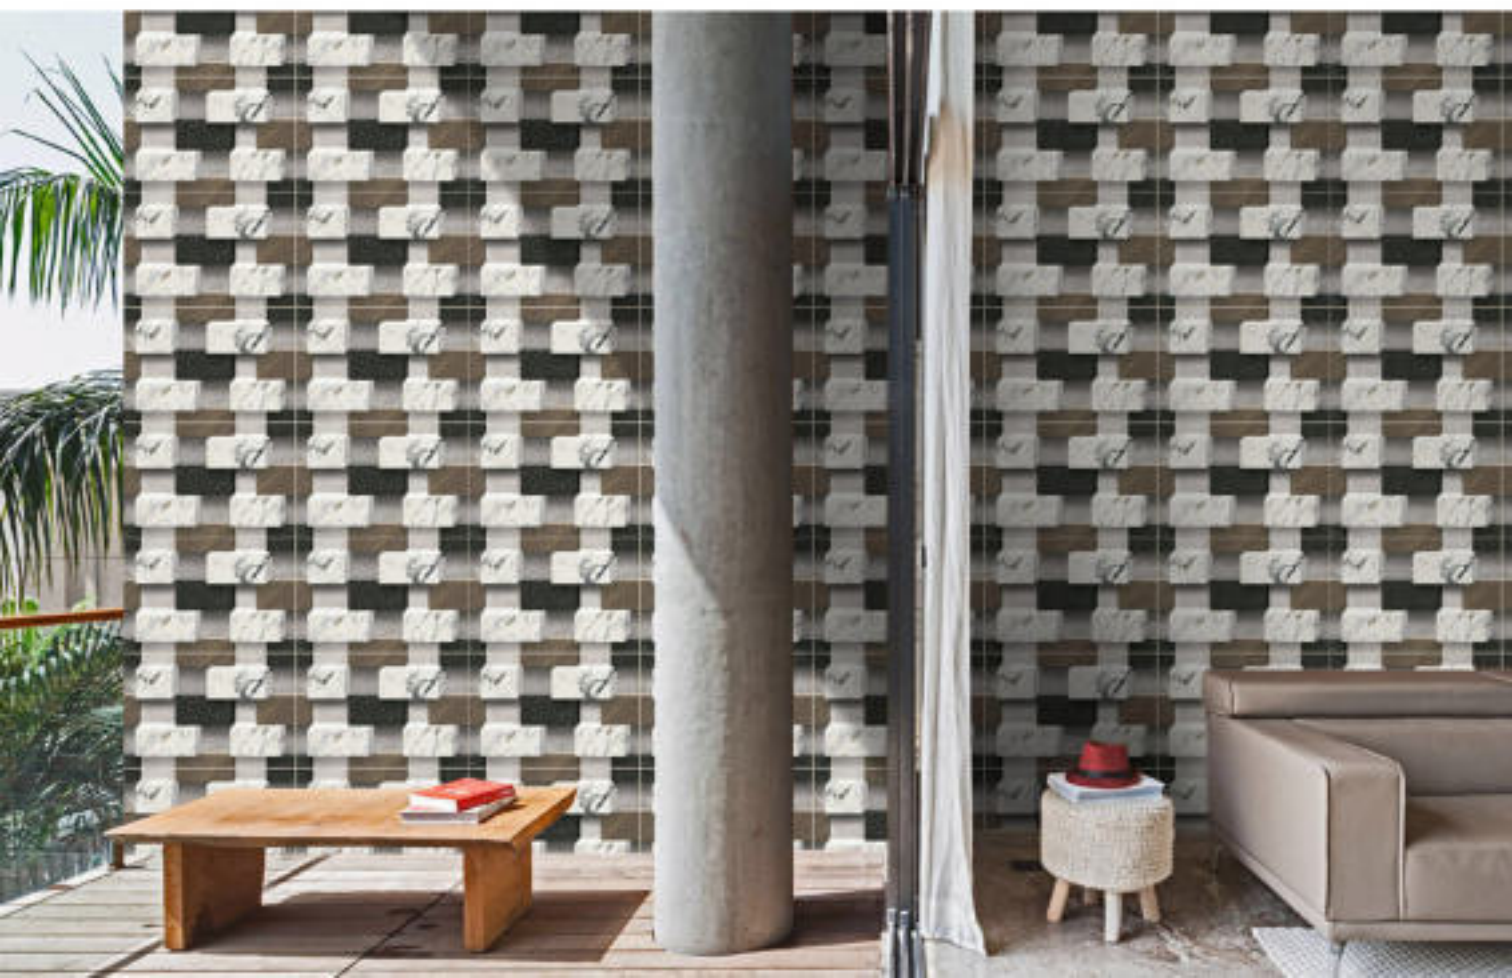

300x450mm
GLOSSY FINISH

PLAIN ELEVATION

GLOSSY- ELE-2655
MATT- ELE-4655