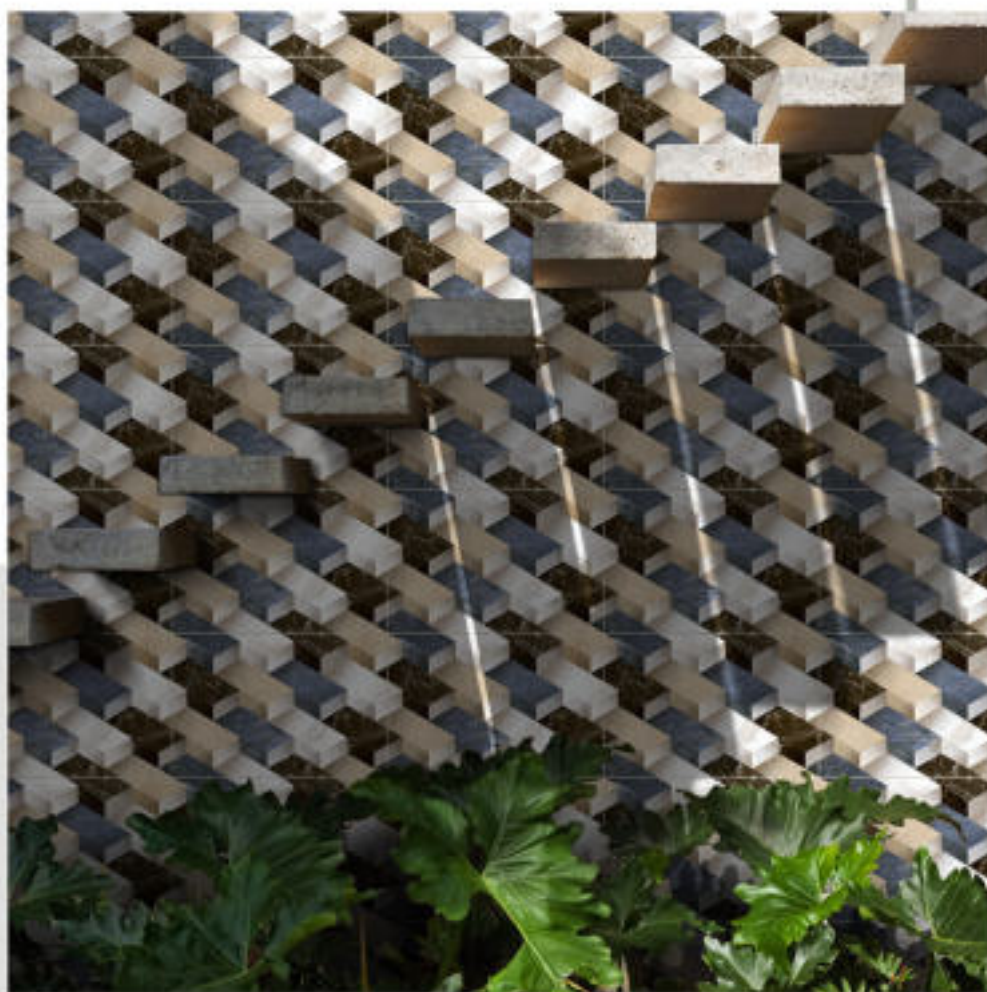

# PLAIN ELEVATION

**WALL TILES**

300x450mm

300x450mm  
GLOSSY FINISH