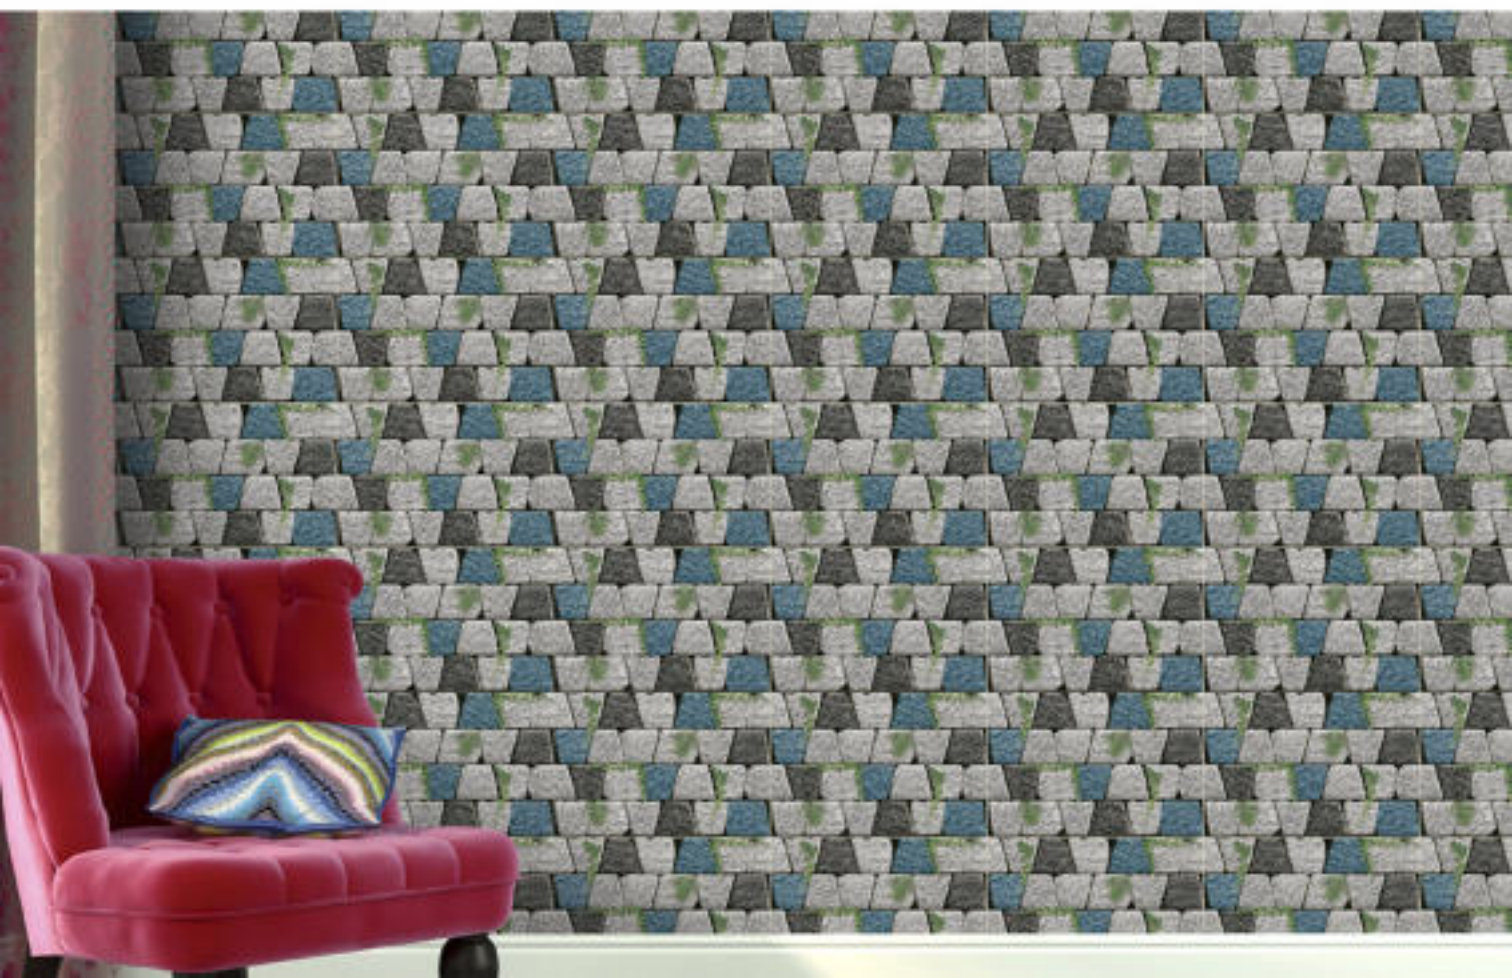

300x450mm
GLOSSY FINISH

GLOSSY- ELE-2306
MATT- ELE-4306