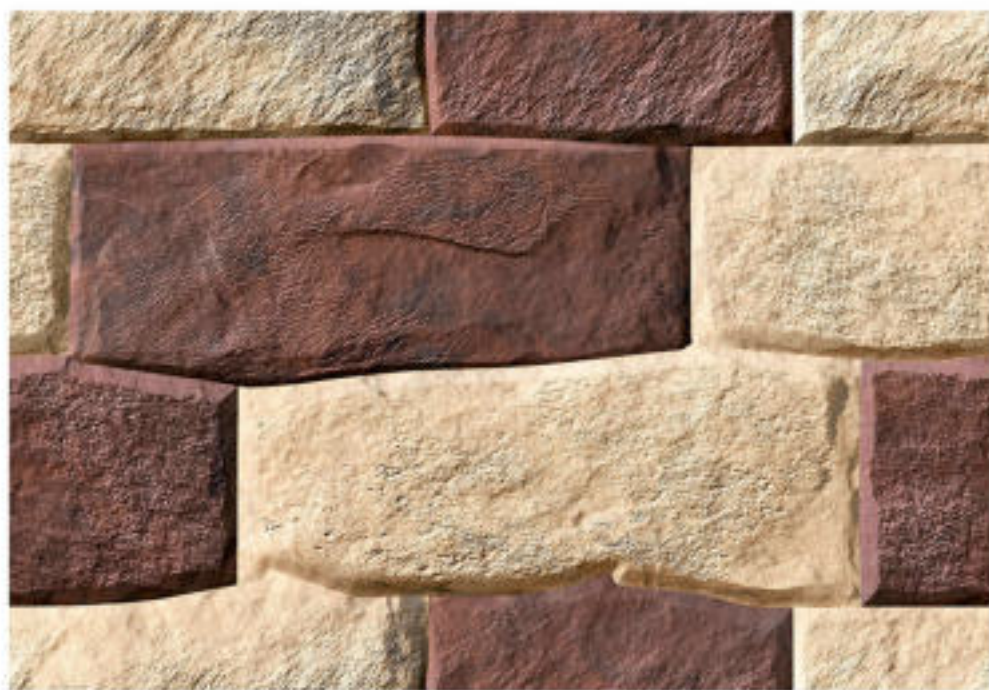

300x450mm  
GLOSSY FINISH

GLOSSY- ELE-2297  
MATT- ELE-4297

300x450mm  
GLOSSY FINISH

GLOSSY- ELE-2298  
MATT- ELE-4298

300x450mm  
GLOSSY FINISH

GLOSSY- ELE-2299  
MATT- ELE-4299

300x450mm  
GLOSSY FINISH

GLOSSY- ELE-2300  
MATT- ELE-4300