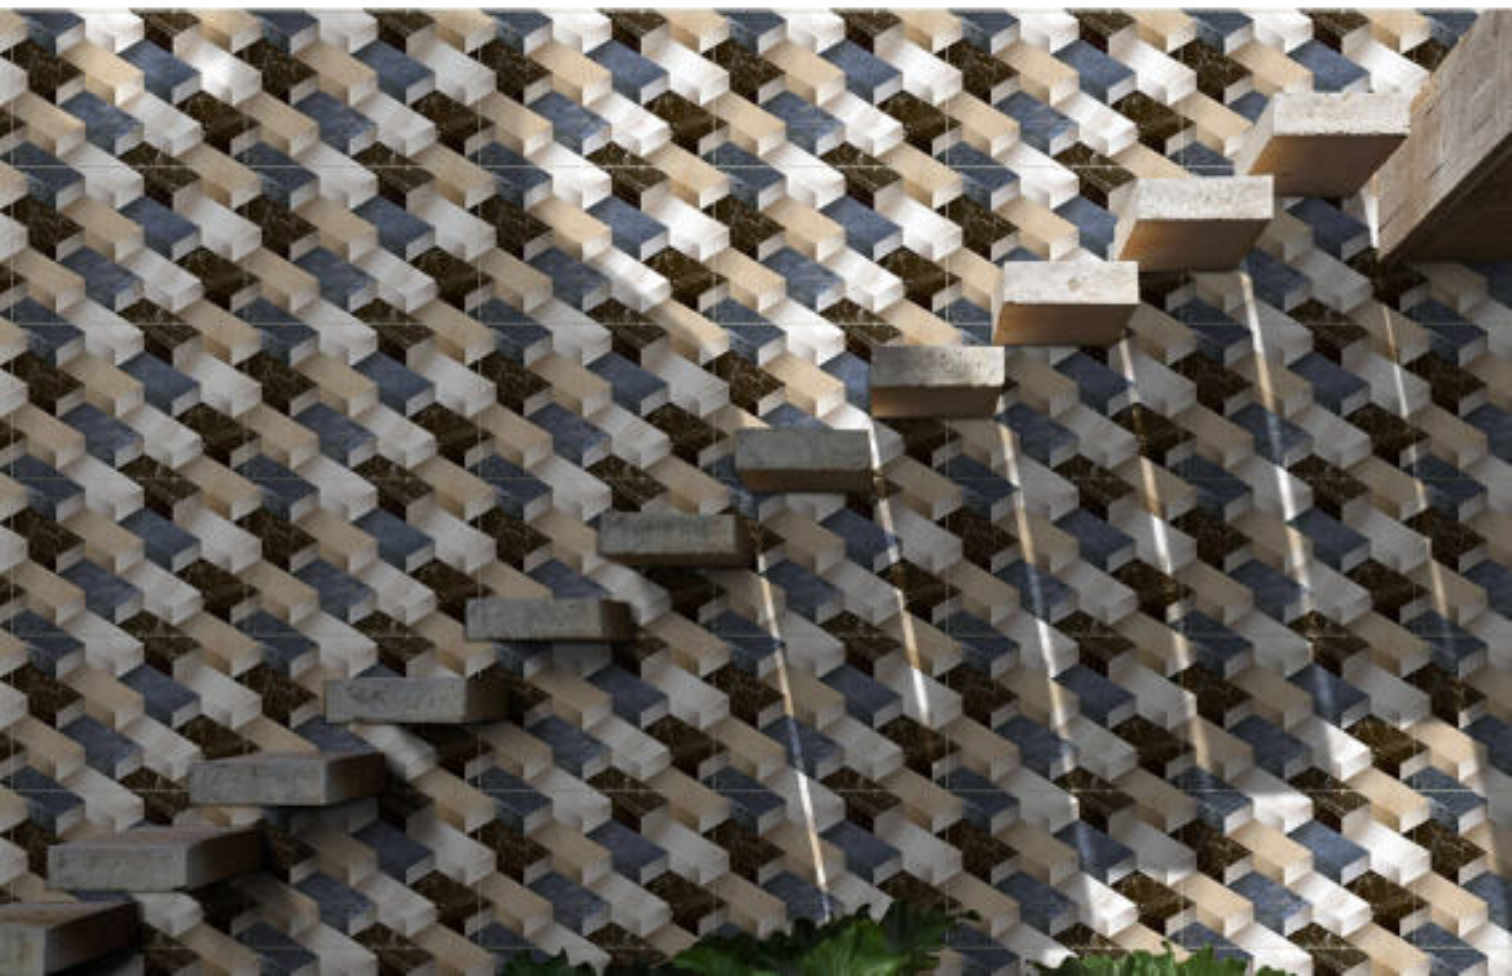

300x450mm
GLOSSY FINISH

PLAIN ELEVATION

GLOSSY- ELE-2653

MATT- ELE-4653