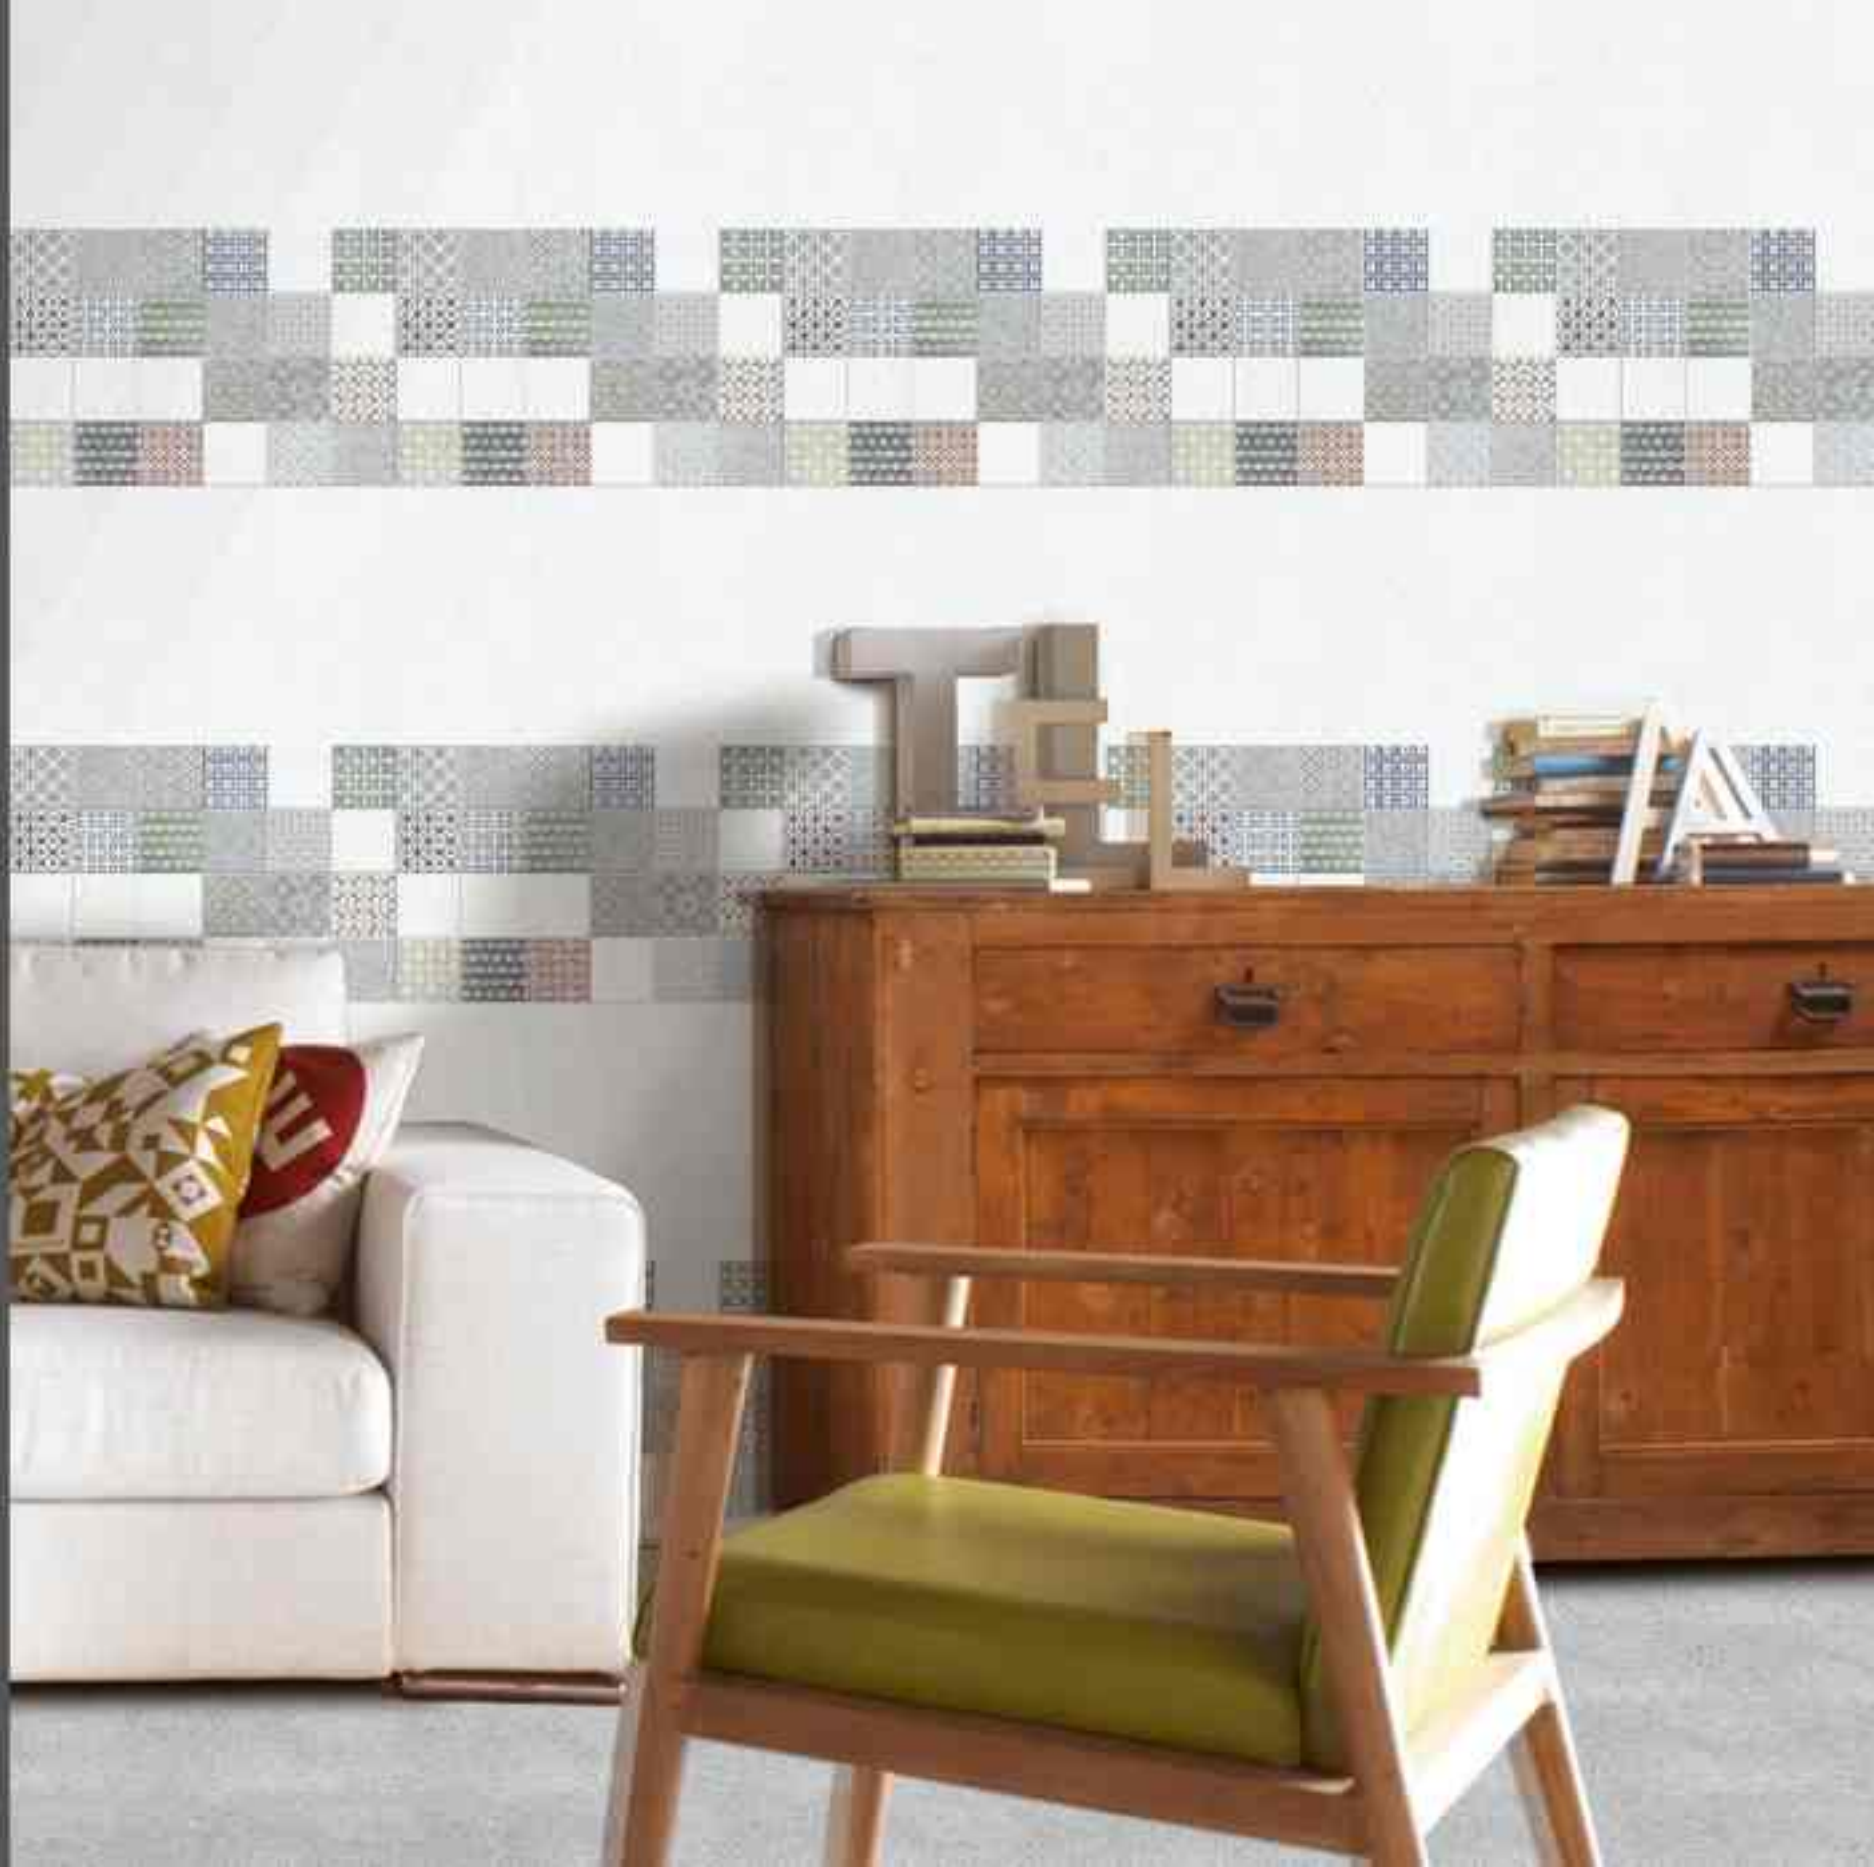

DIGITAL WALL TILES
300X 300 MM
450 MM

111 | LT
HL_1
HL_2
DK

DIGITAL WALL TILES

300X 300 MM
450 MM

GLOSSY
SERIES

141 | LT
HL_1
HL_1
LT

164 | LT
HL_1
HL_1
DK

169 | LT
HL_1
HL_2
DK