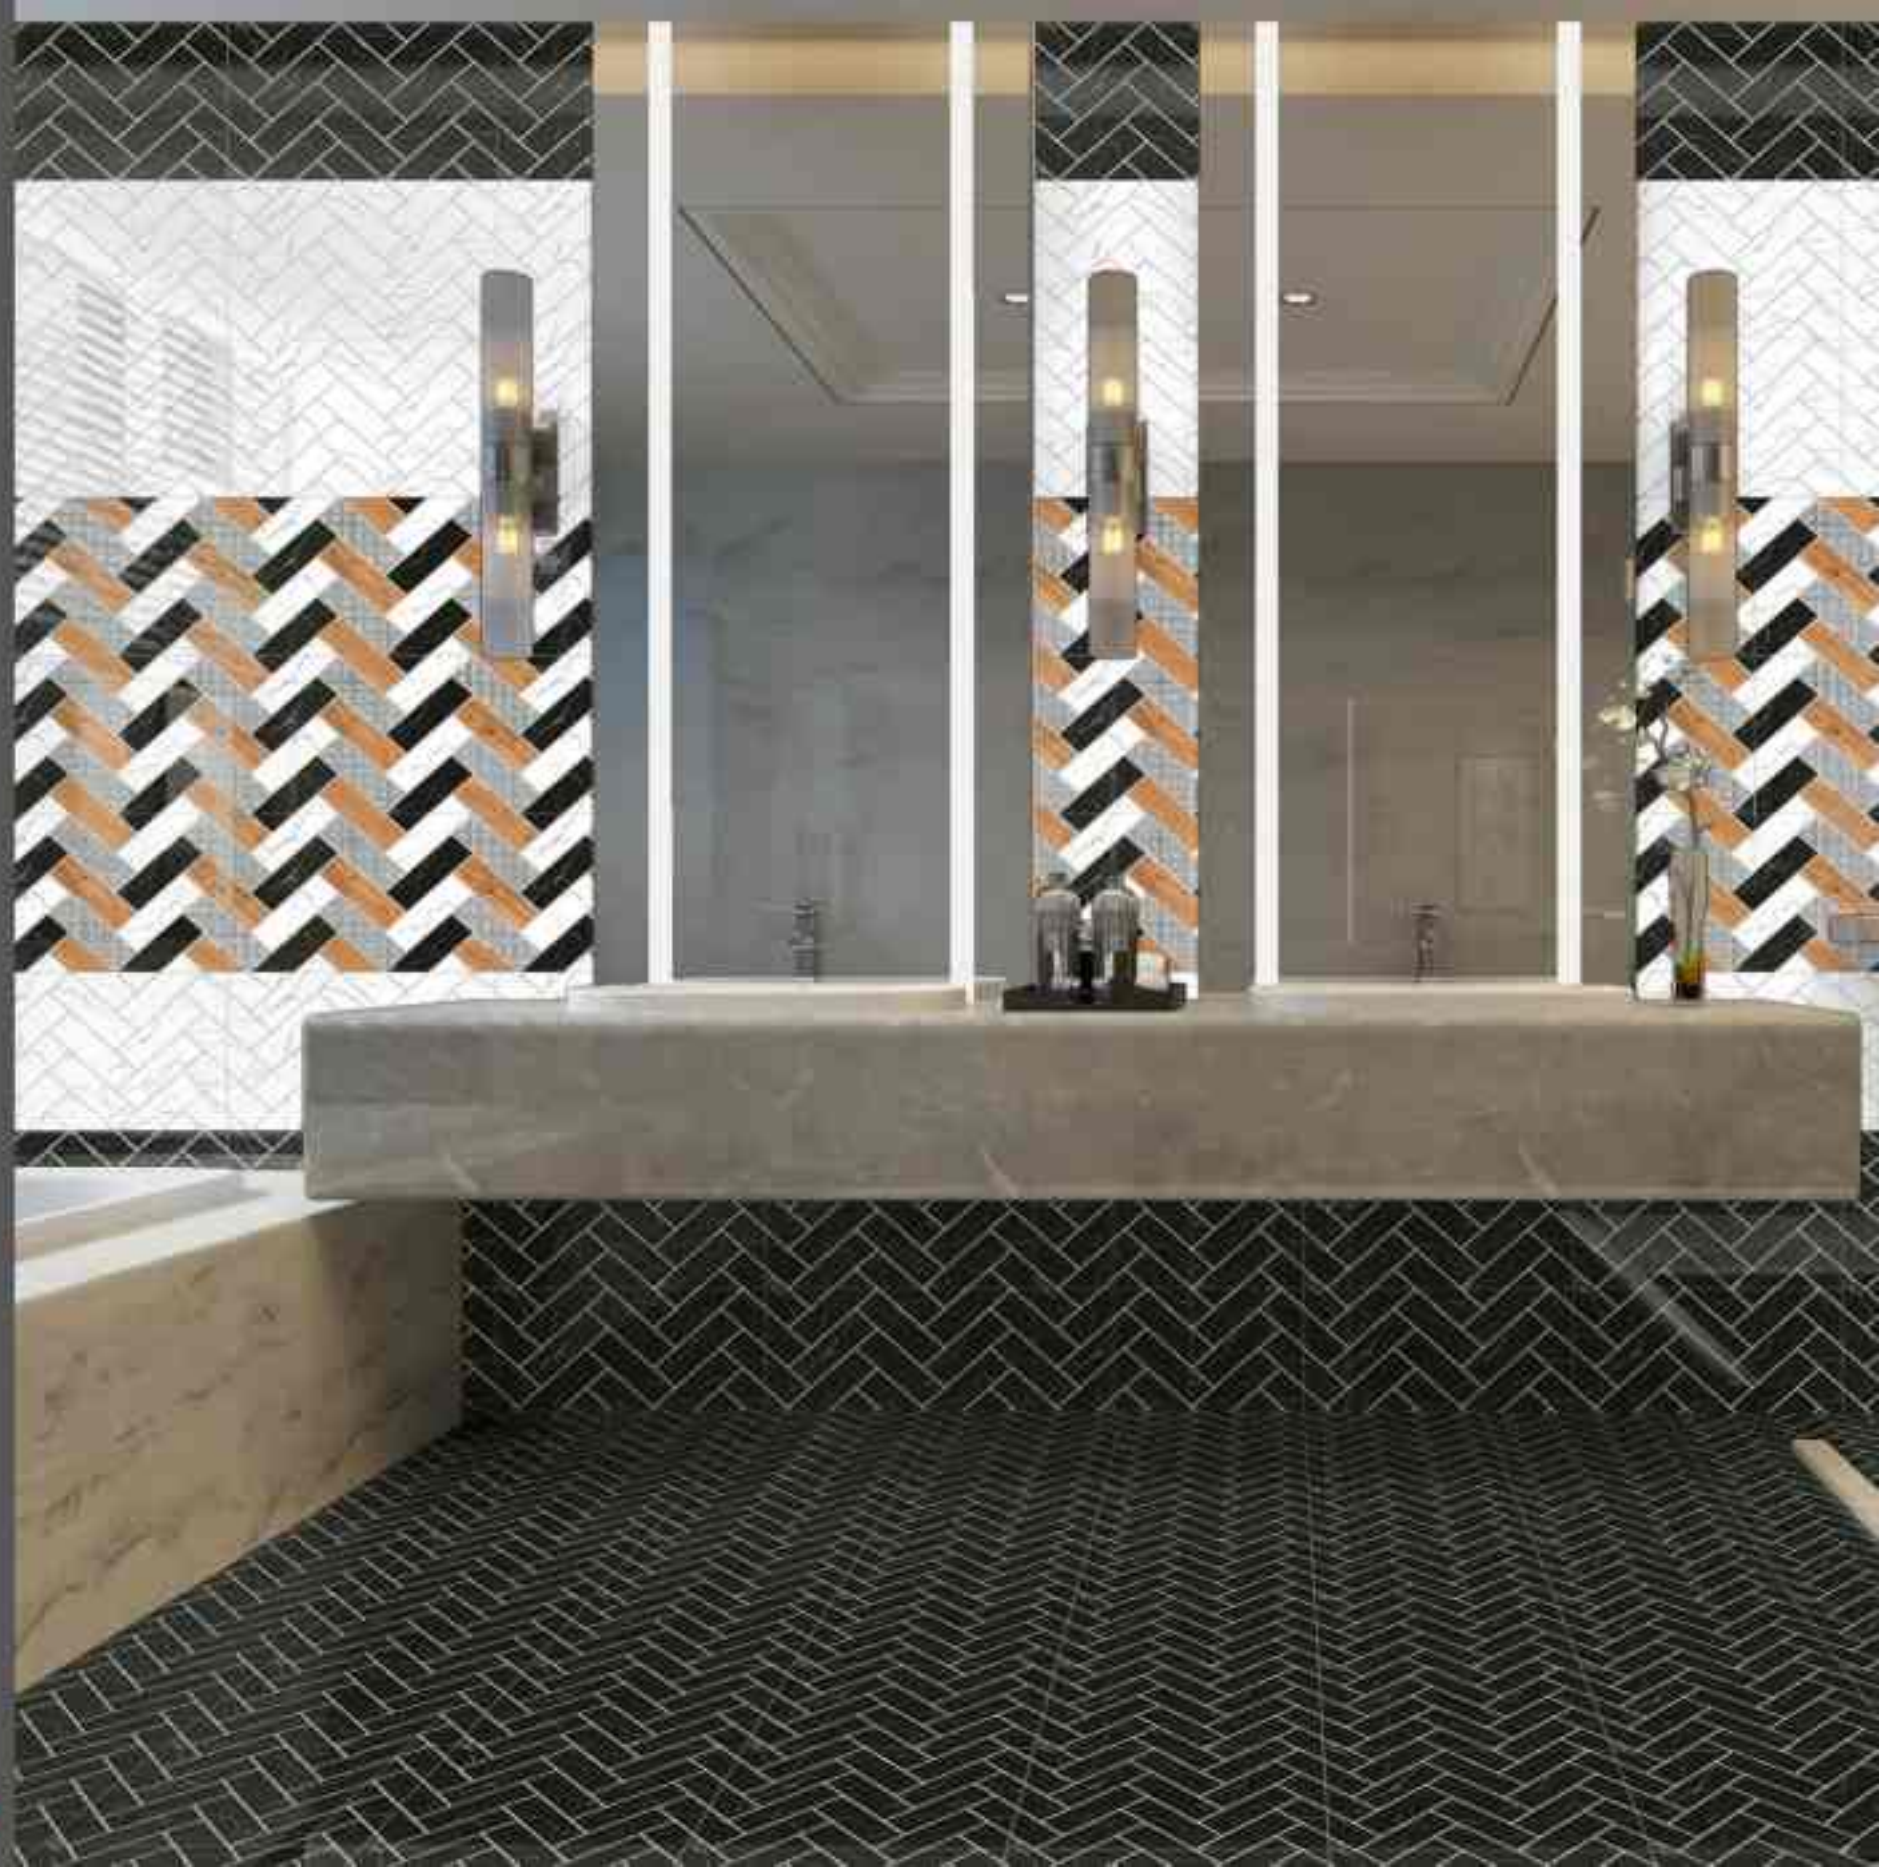

10682 | LT
HL_1
DK

DIGITAL WALL TILES

300X 300 MM
450 MM