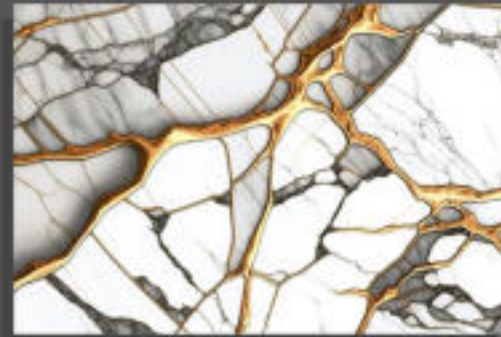

DIGITAL WALL TILES

300X 300 MM  
450 MM

GLOSSY  
SERIES

10731 | LT\_RANDOM  
HL\_1  
DK\_RANDOM

10731 | LT  
HL\_2  
DK

10731 | LT  
HL\_3  
DK

DIGITAL WALL TILES  
300X 300 MM  
450 MM

GLOSSY  
SERIES