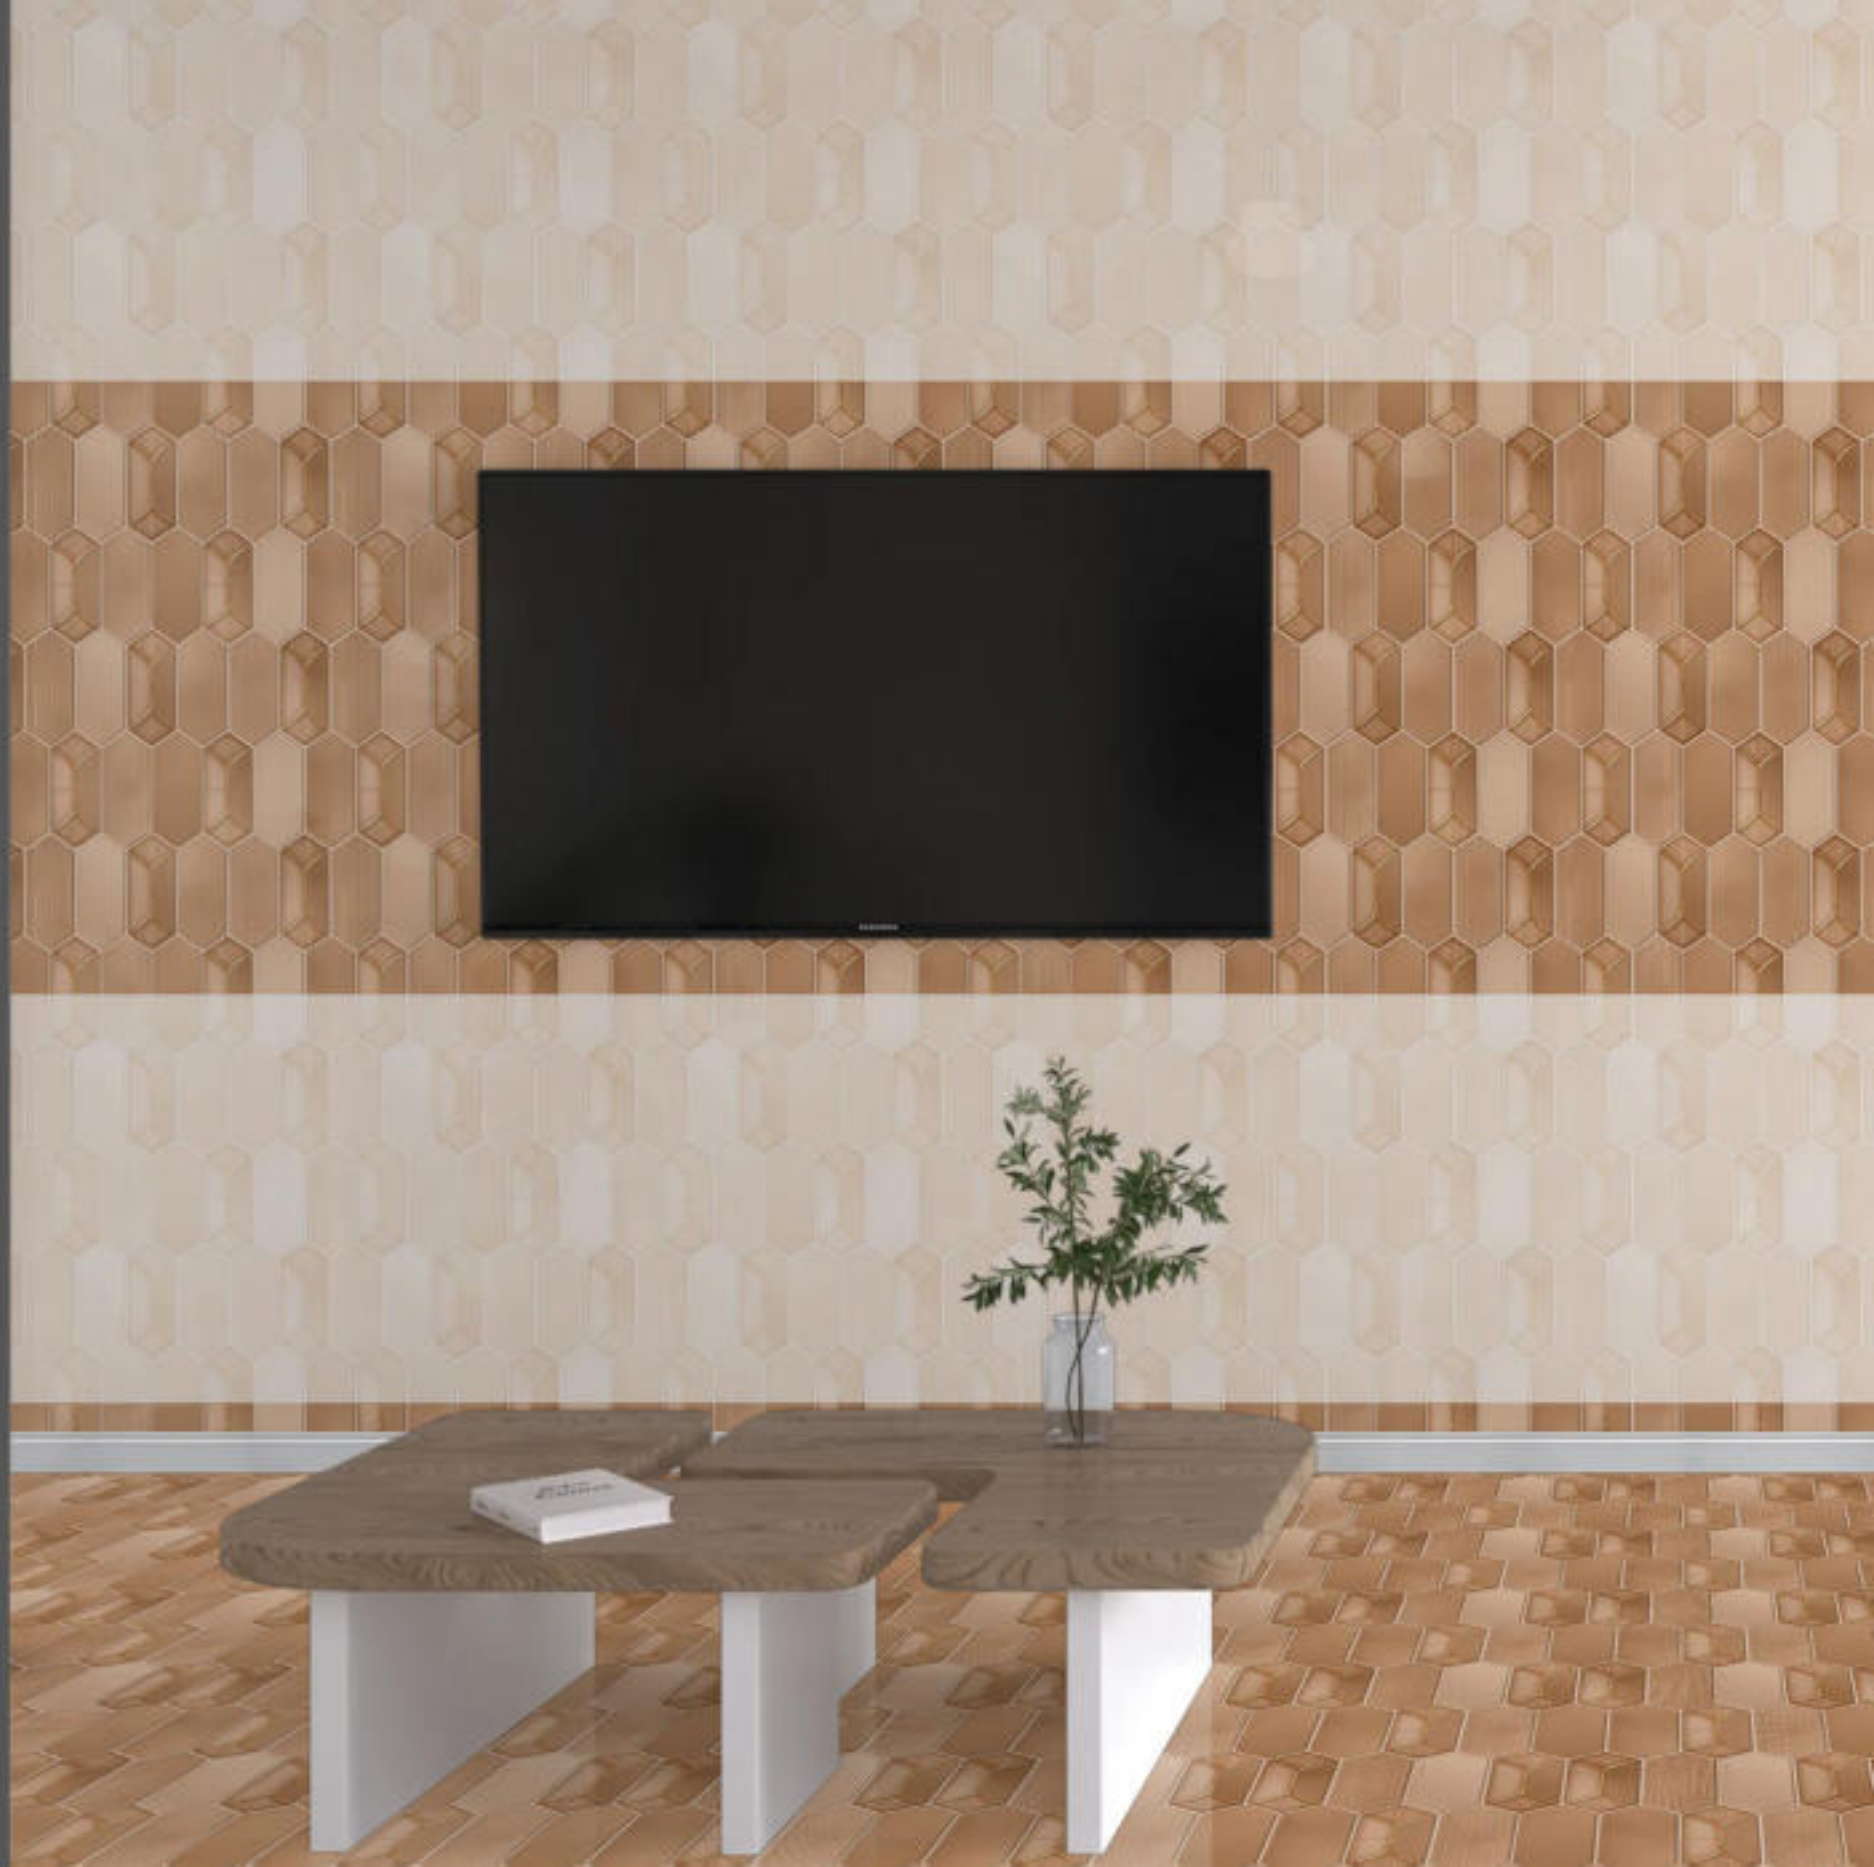

10881 | LT
DK
LT

DIGITAL WALL TILES

300X 300 MM
450 MM