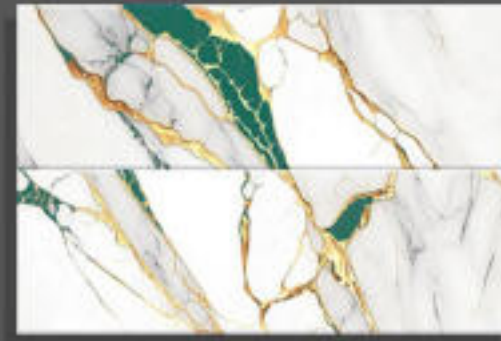

10732 | LT  
HL\_1  
DK

10732 | LT  
HL\_2  
DK

10732 | LT  
HL\_3  
DK

DIGITAL WALL TILES  
300X 300 MM  
450 MM

GLOSSY  
SERIES

10734 | LT\_RANDOM  
HL\_1  
HL\_2  
DK\_RANDOM

10736 | LT  
HL\_1  
HL\_2  
DK