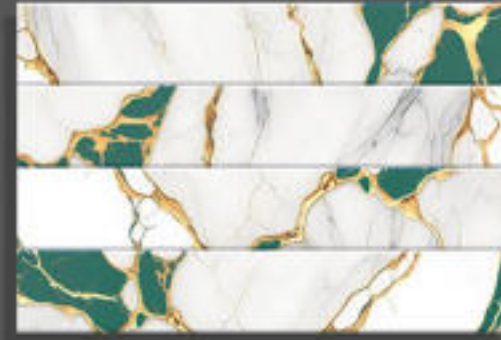

10732 | LT  
HL\_1  
DK

10732 | LT  
HL\_2  
DK

10732 | LT  
HL\_3  
DK

DIGITAL WALL TILES  
300X 300 MM  
450 MM

GLOSSY  
SERIES

10734 | LT\_RANDOM  
HL\_1  
HL\_2  
DK\_RANDOM

10736 | LT  
HL\_1  
HL\_2  
DK