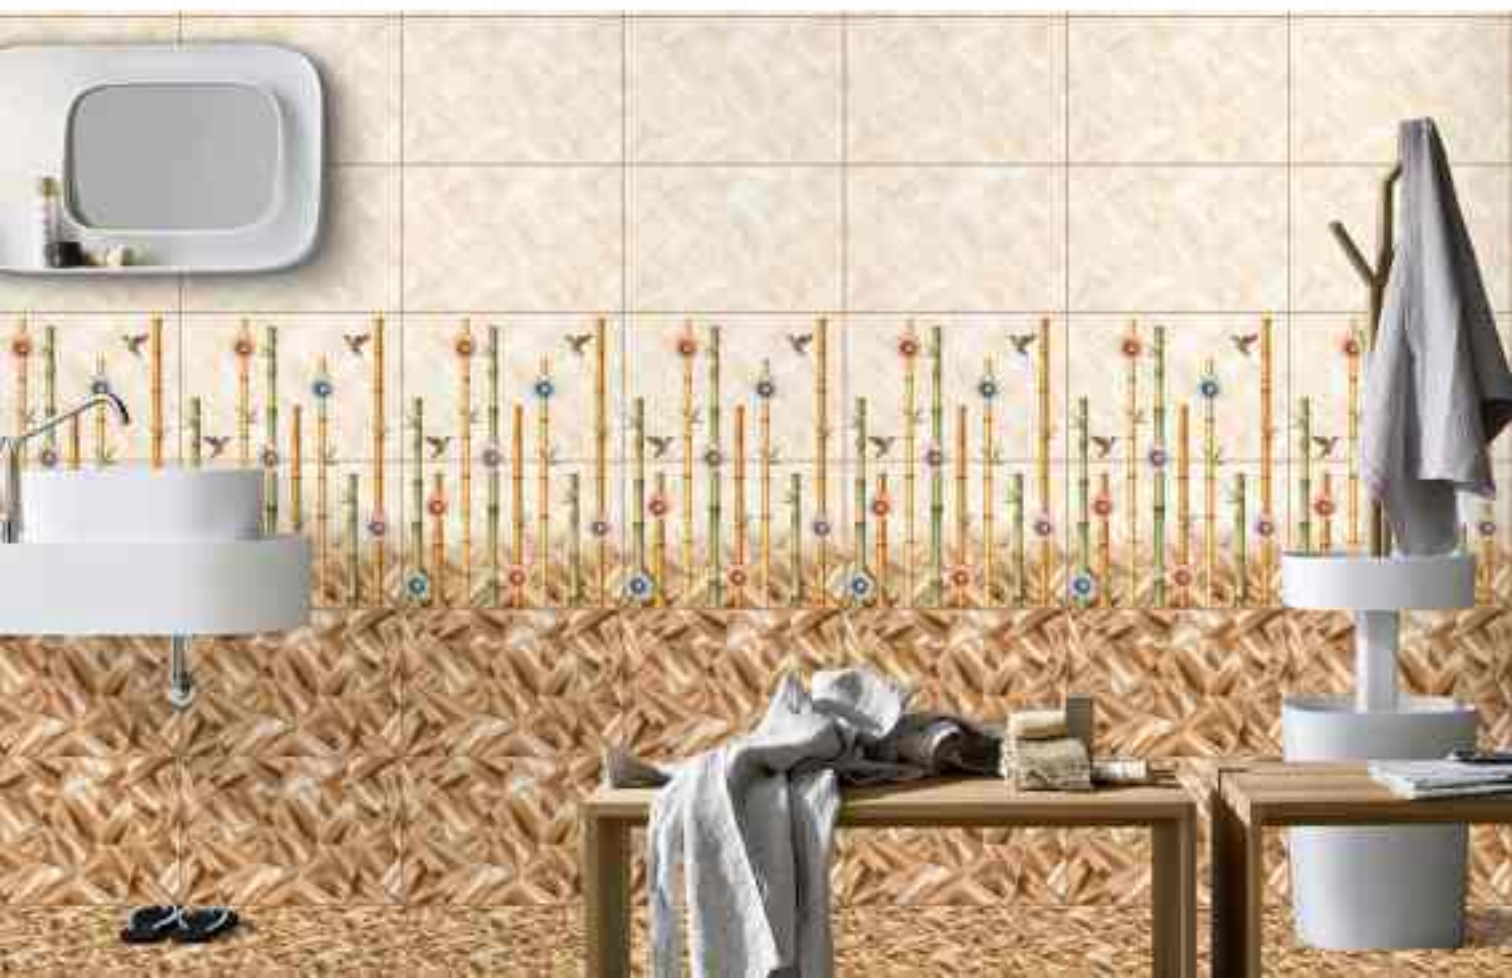

DK

HL2 A-B

300x450mm
GLOSSY FINISH

DESIGN NO-10856

DK

DK

HL1 A-B

300x450mm
GLOSSY FINISH