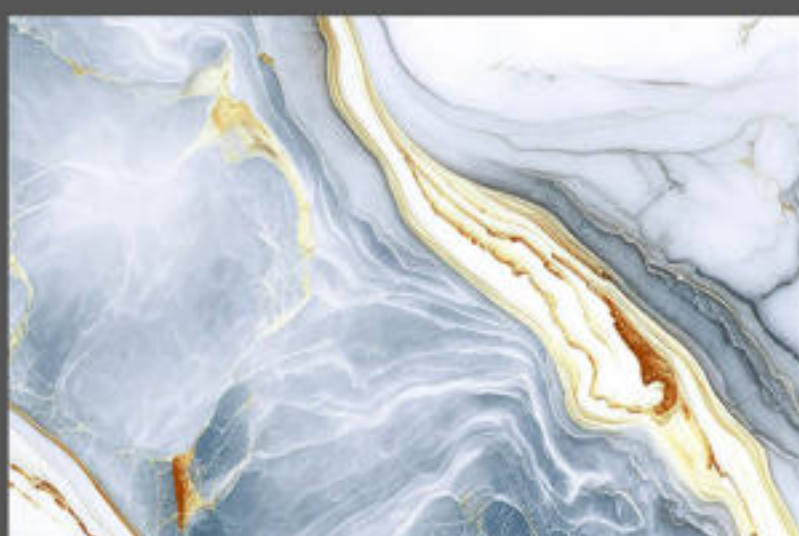

Resistance to Chemicals

**GOLDEN  
SERIES**

**DESIGN NUMBER**

**10915 :- LT , HL\_1**

**DIGITAL WALL TILES**

**300X 300 MM  
450 MM**

**GOLDEN  
SERIES**

**DESIGN NUMBER**