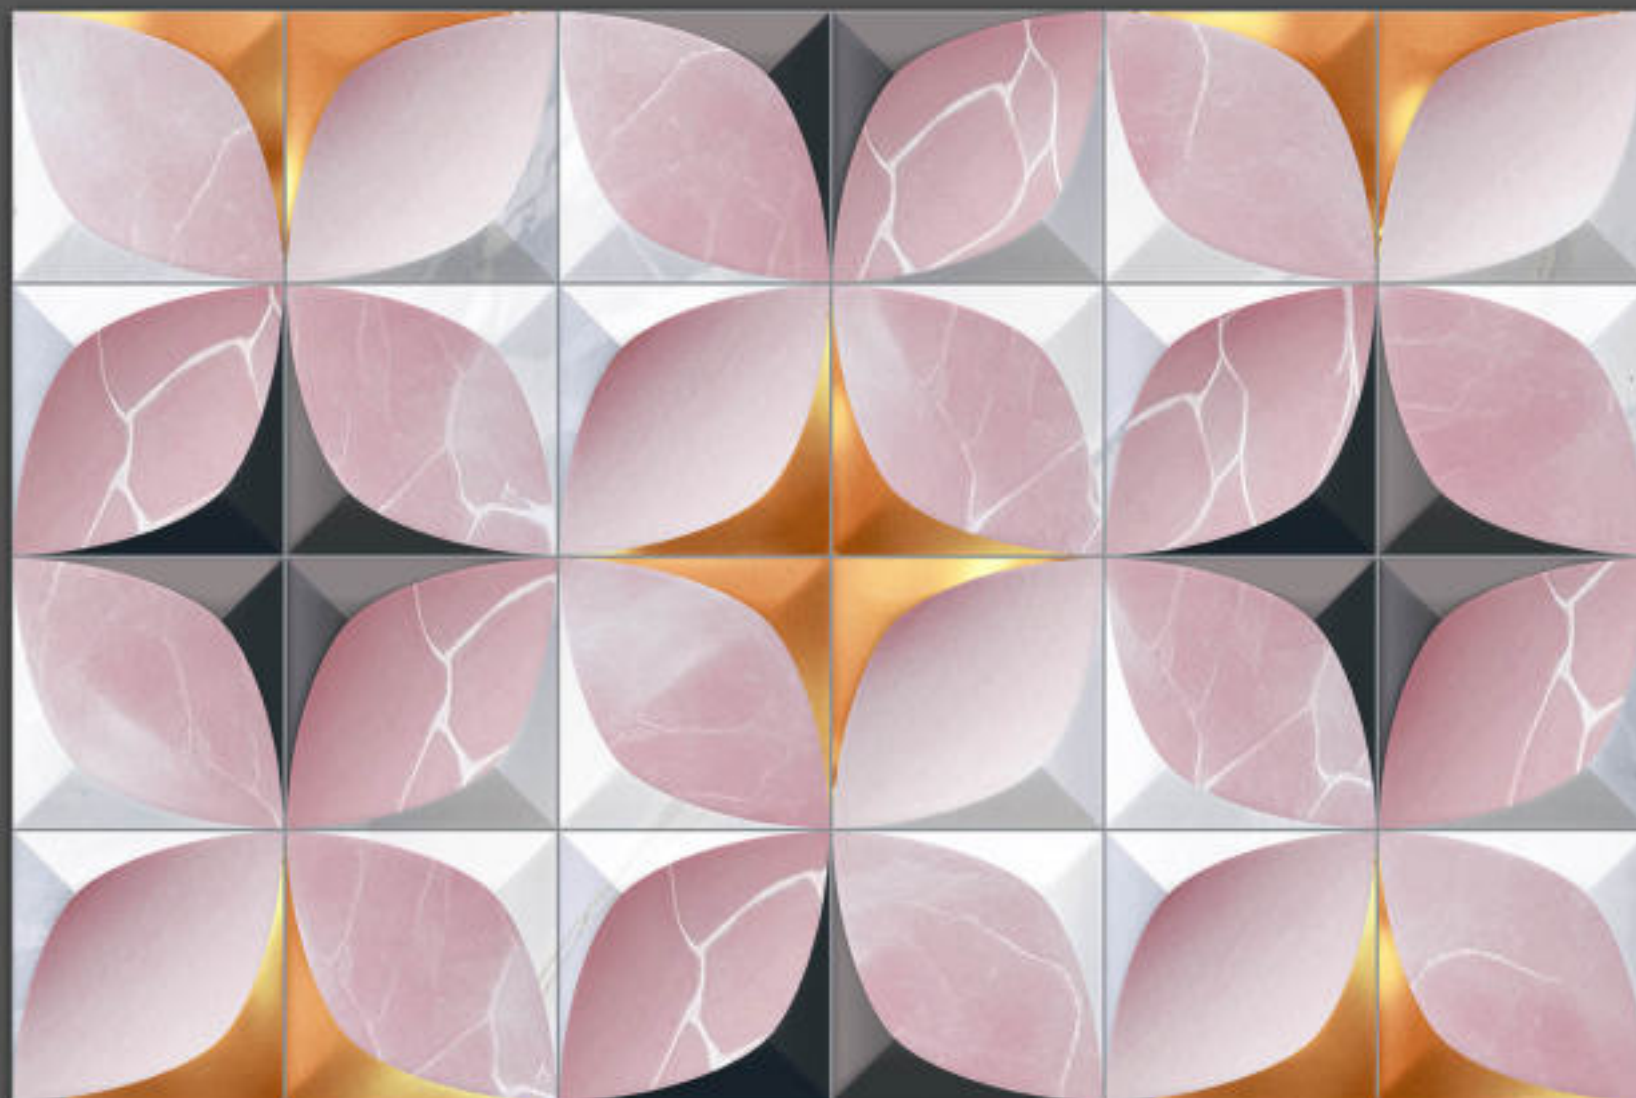

**GOLDEN
SERIES**

DESIGN NUMBER

10923 :- LT , HL_1

DIGITAL WALL TILES

300X $\frac{300 \text{ MM}}{450 \text{ MM}}$