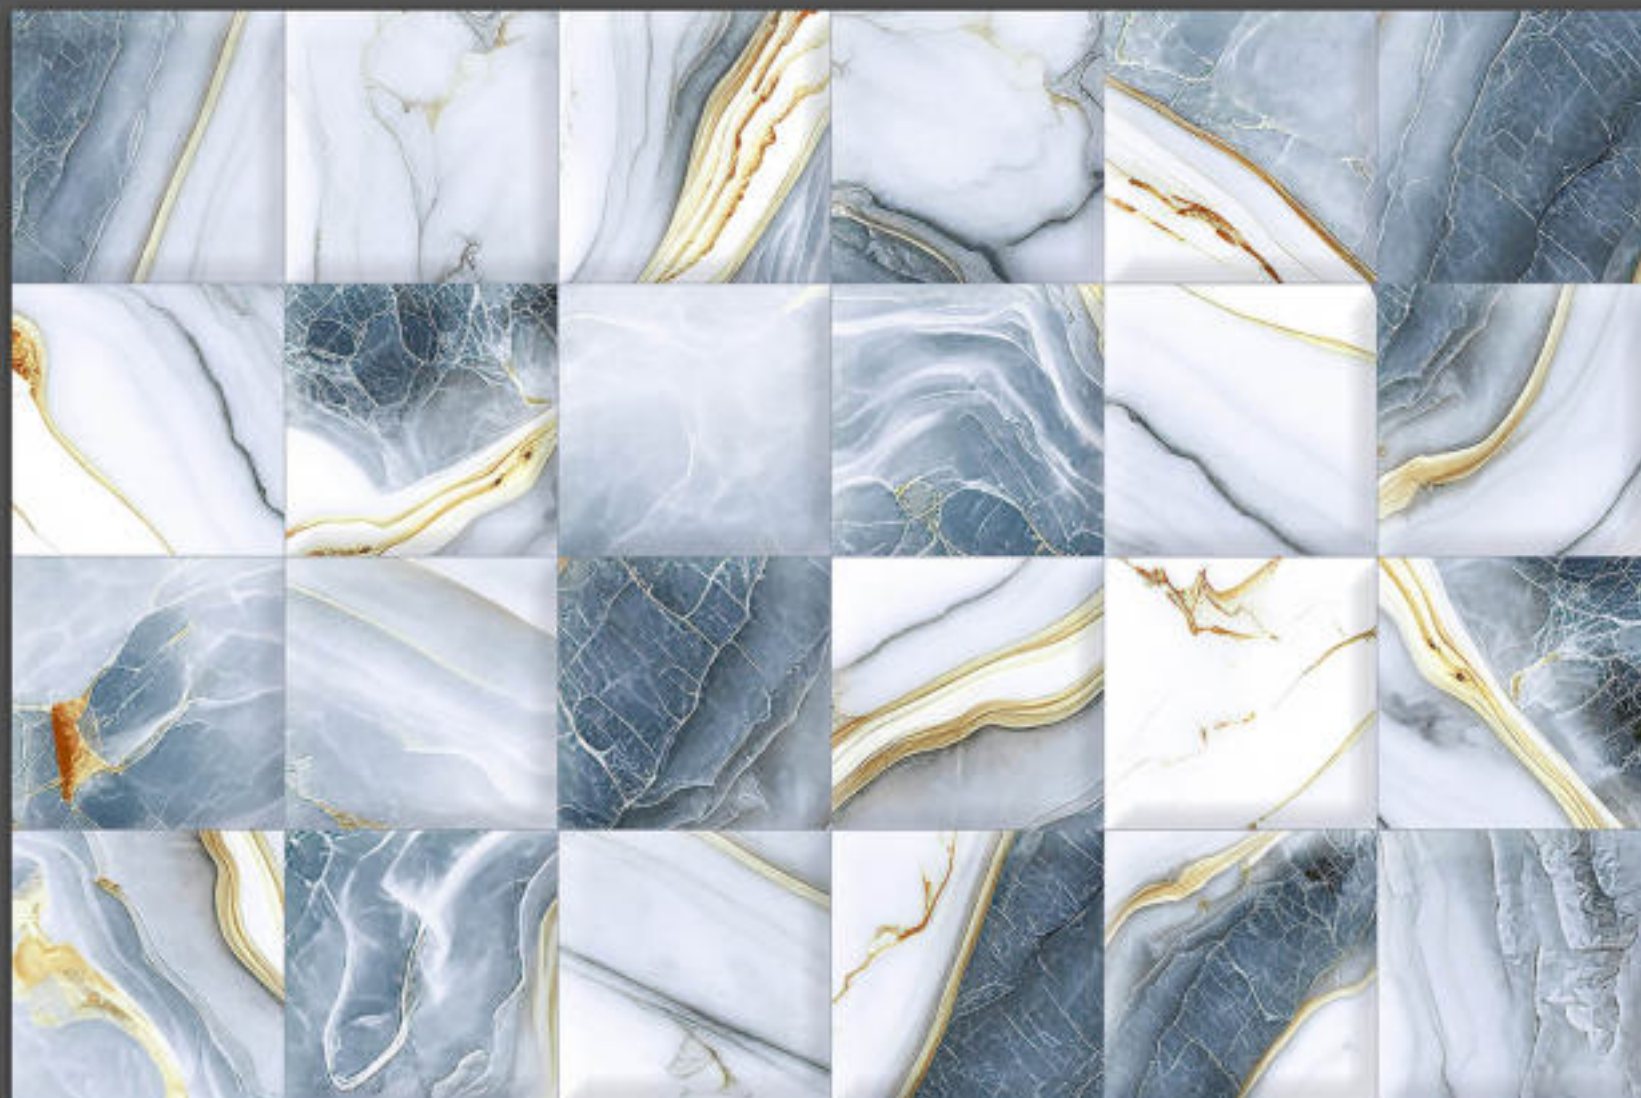

Resistance to Chemicals

**GOLDEN  
SERIES**

**DESIGN NUMBER**

**10915 :- LT , HL\_1**

**DIGITAL WALL TILES**

**300X 300 MM  
450 MM**

**GOLDEN  
SERIES**

**DESIGN NUMBER**