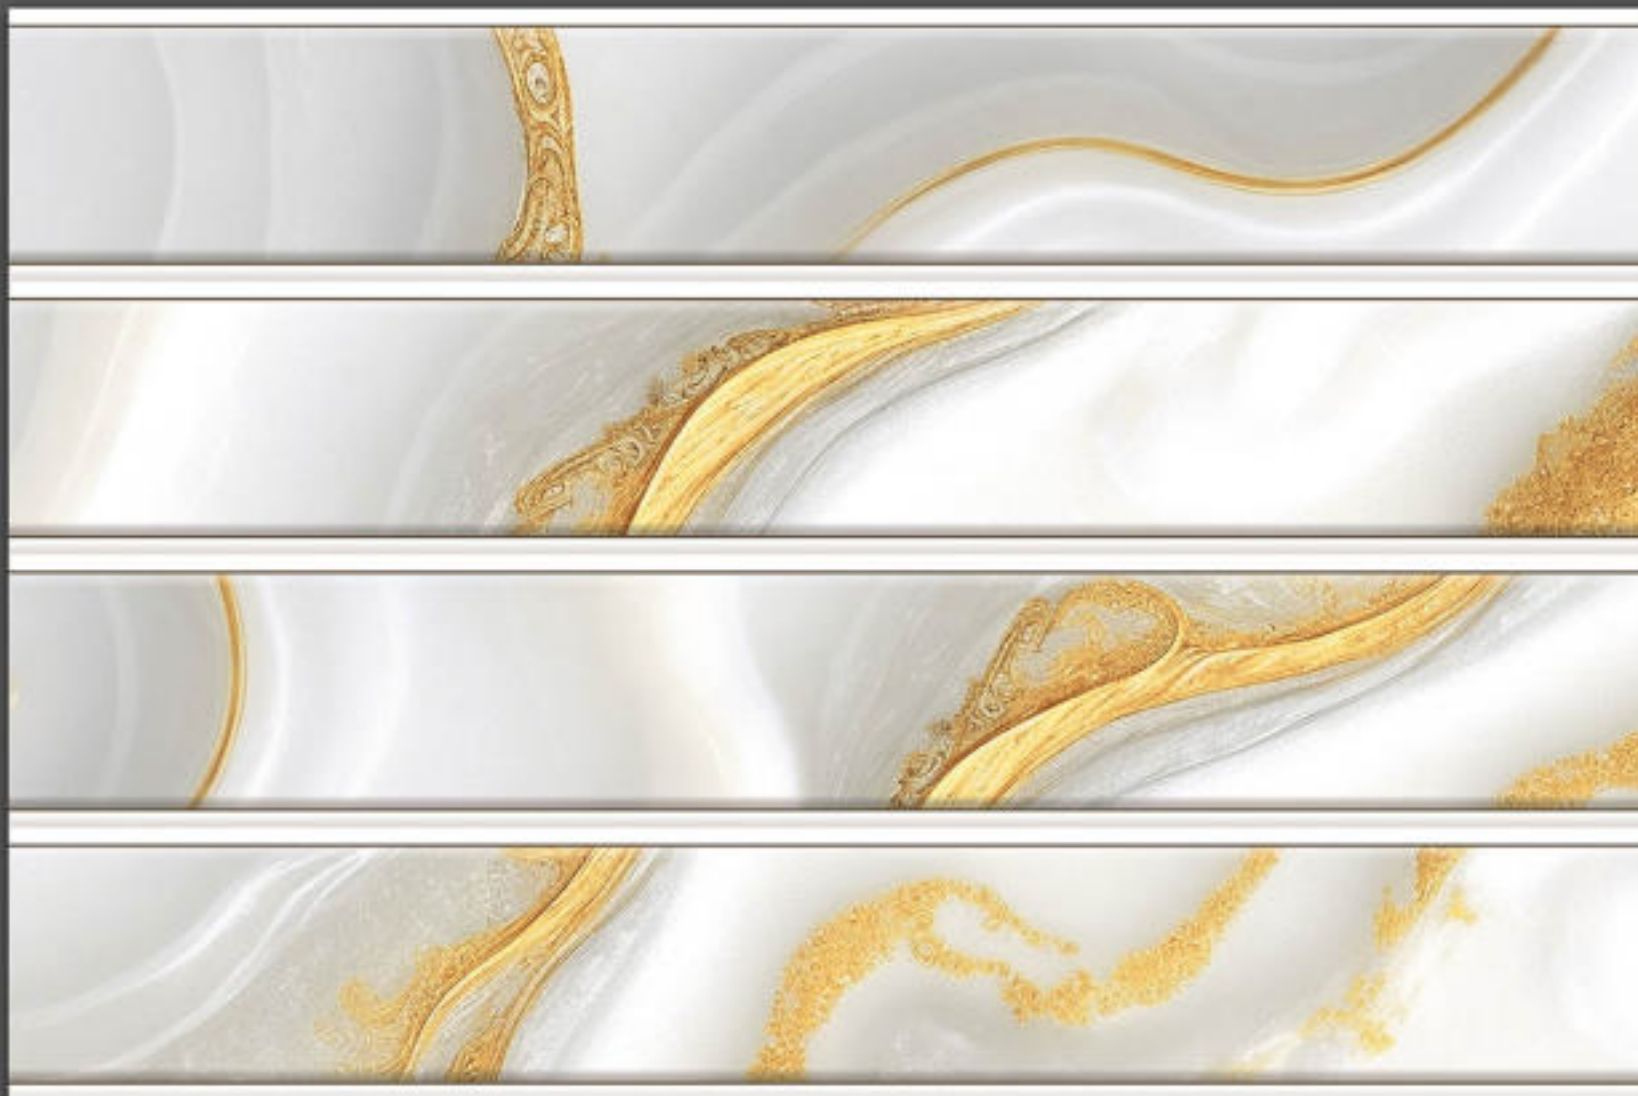

**GOLDEN  
SERIES**

**DESIGN NUMBER**

**10925 :- LT , HL\_1**

**DIGITAL WALL TILES**

**300X 300 MM  
450 MM**

**GOLDEN  
SERIES**

**DESIGN NUMBER**

**10926 :- LT , HL\_1**