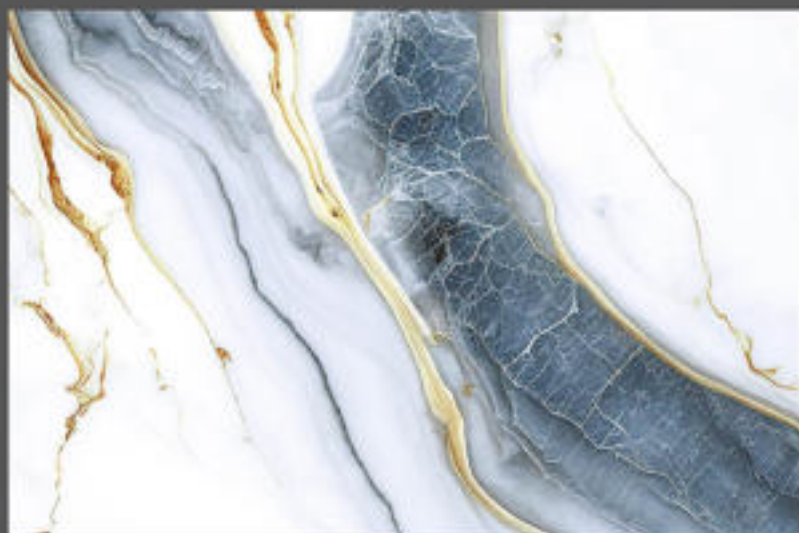

Resistance to Chemicals

**GOLDEN  
SERIES**

**DESIGN NUMBER**

**10915 :- LT , HL\_1**

**DIGITAL WALL TILES**

**300X 300 MM  
450 MM**

**GOLDEN  
SERIES**

**DESIGN NUMBER**