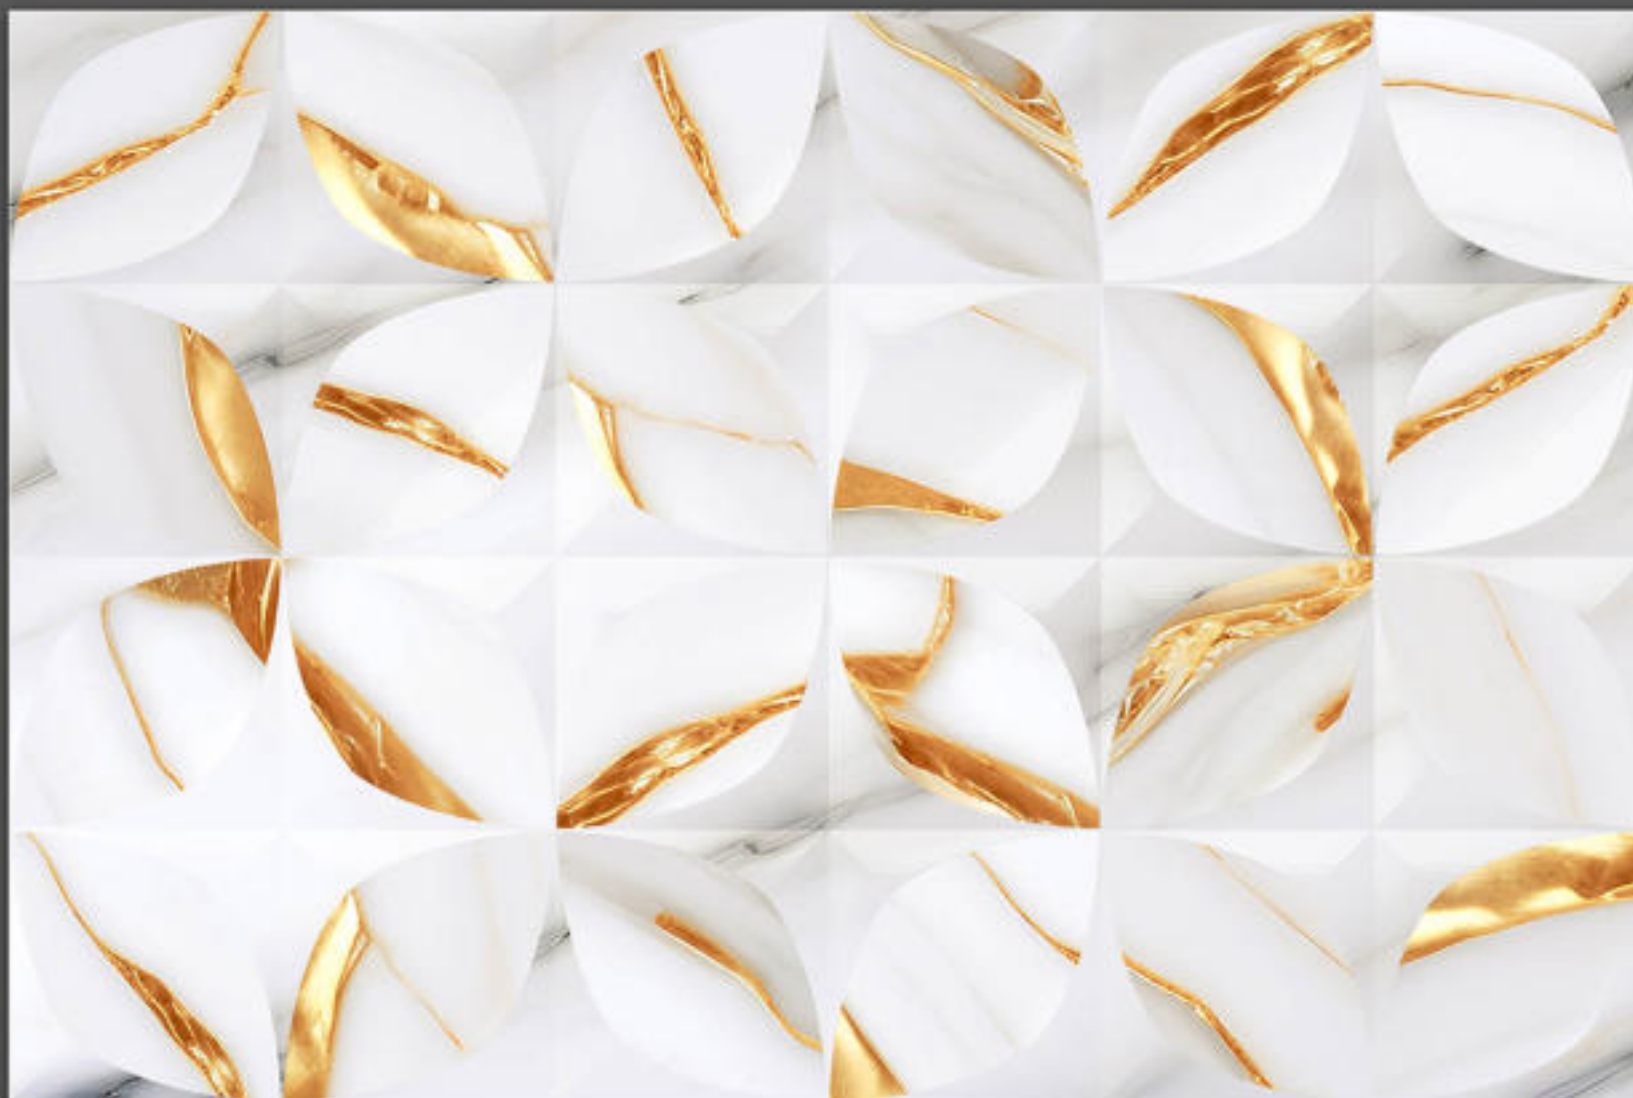

**GOLDEN
SERIES**

DESIGN NUMBER

10918 :- LT , HL_1

DIGITAL WALL TILES

300X $\frac{300 \text{ MM}}{450 \text{ MM}}$