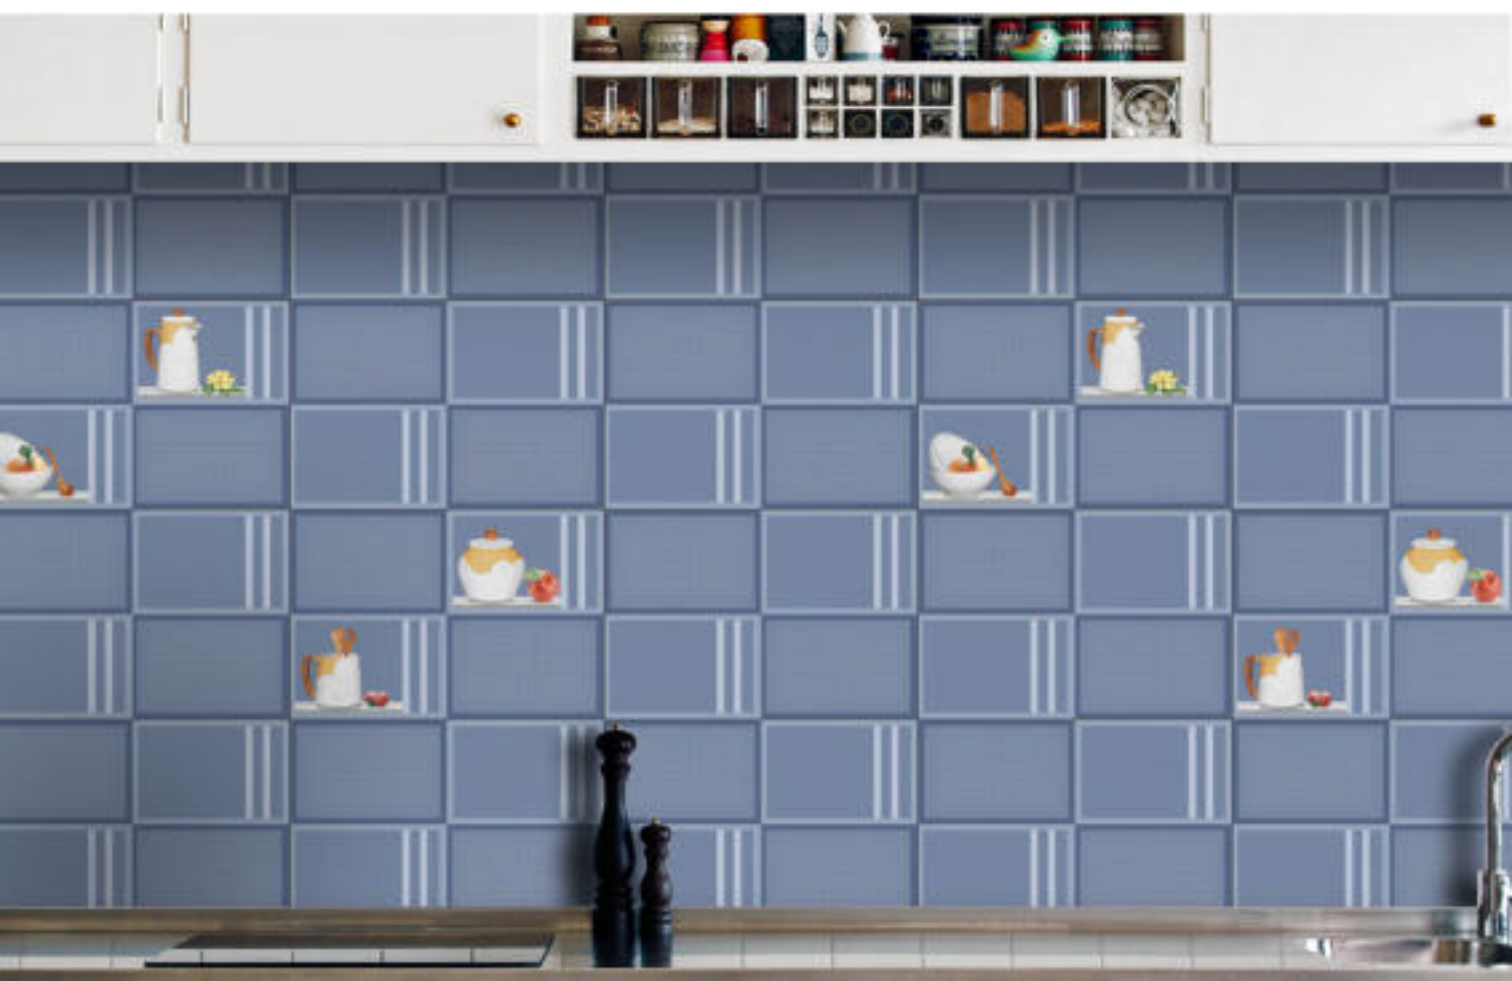

300x450mm  
GLOSSY FINISH

DESIGN NO-3217

DK

HL1

HL2

300x450mm  
GLOSSY FINISH

DESIGN NO-3218

DK