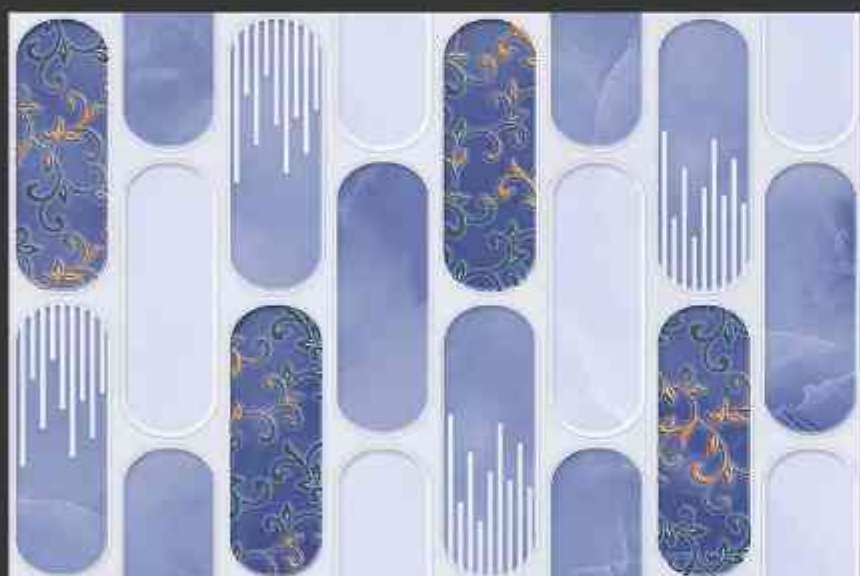

WATERPROOF

WALL

CORRECT
RECTIFIED

3D

HIGH
DEFINATION

DIGITAL
WALL TILES

300X450MM GLOSSY

4178-L