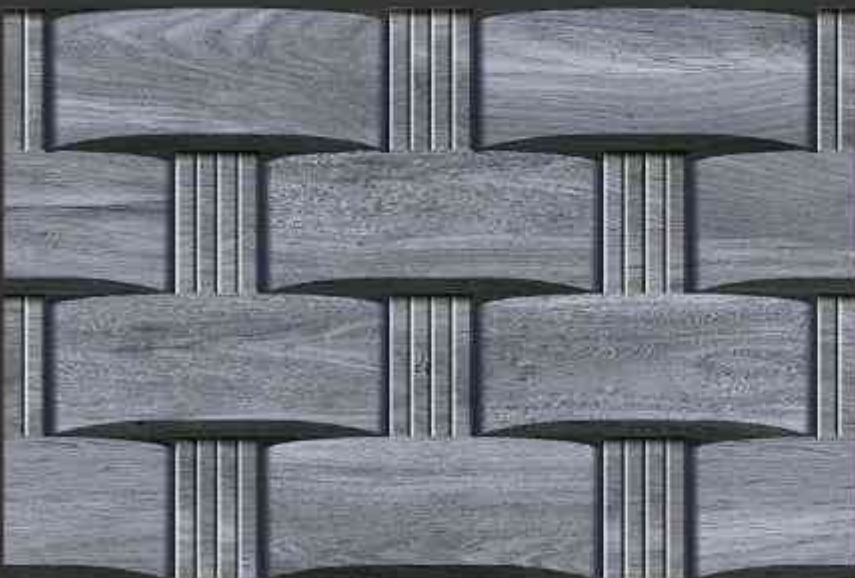

CORRECT
RECTIFIED

3D

HIGH
DEFINATION

DIGITAL
WALL TILES

300X450MM GLOSSY

4132-L

4132-K2

4132-D