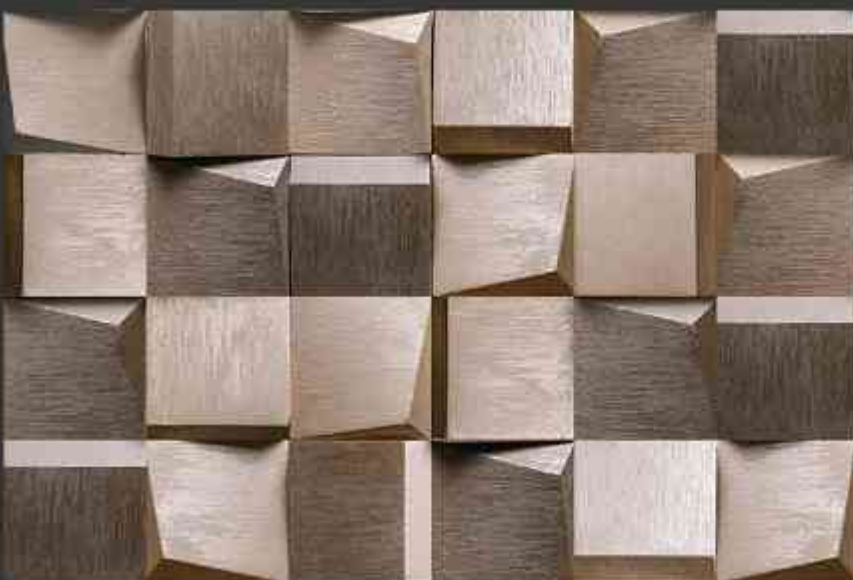

4188-D

GLOSSY

WATERPROOF

WALL

CORRECT
RECTIFIED

3D

HIGH
DEFINATION