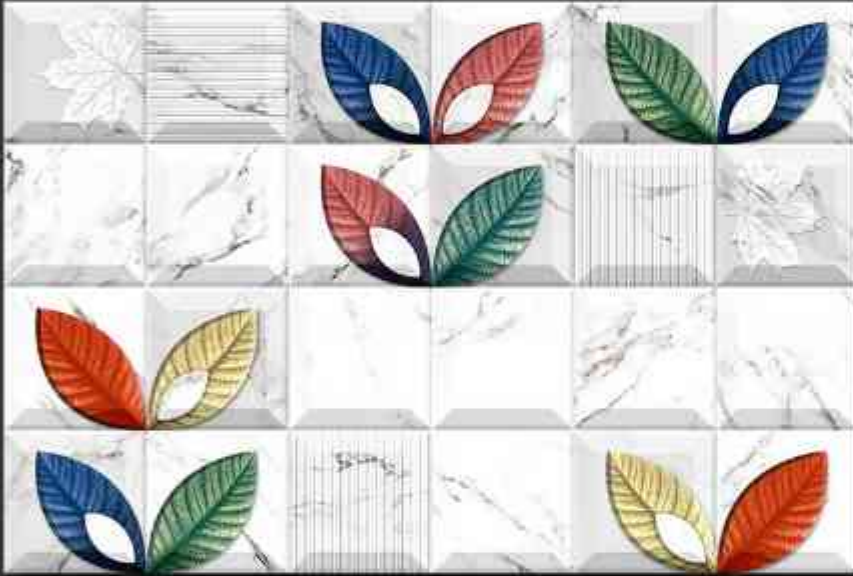

DIGITAL
WALL TILES

300X450MM GLOSSY

4194-AHL

GLOSSY

WATERPROOF

WALL

CORRECT
RECTIFIED

3D

HIGH
DEFINATION