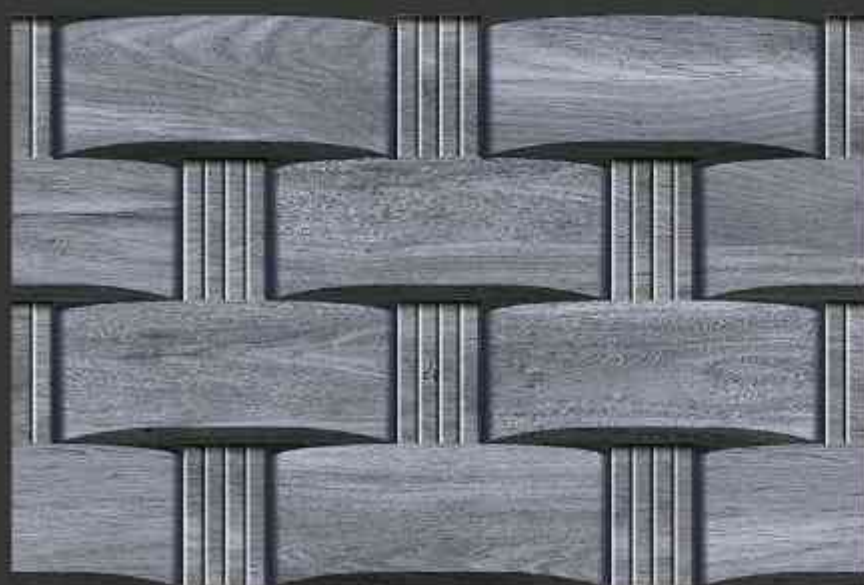

4132-D

GLOSSY

WATERPROOF

WALL

CORRECT
RECTIFIED

3D

HIGH
DEFINATION