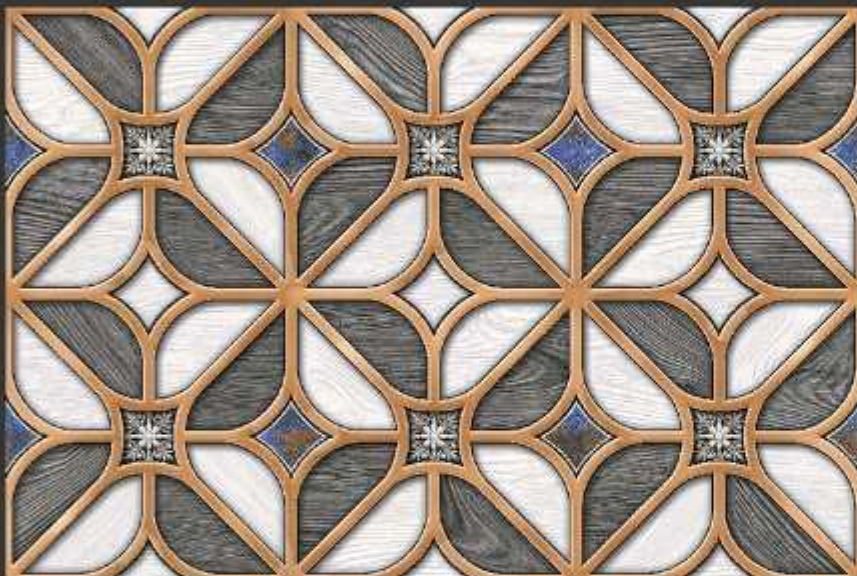

4262-L1

4262-A HL