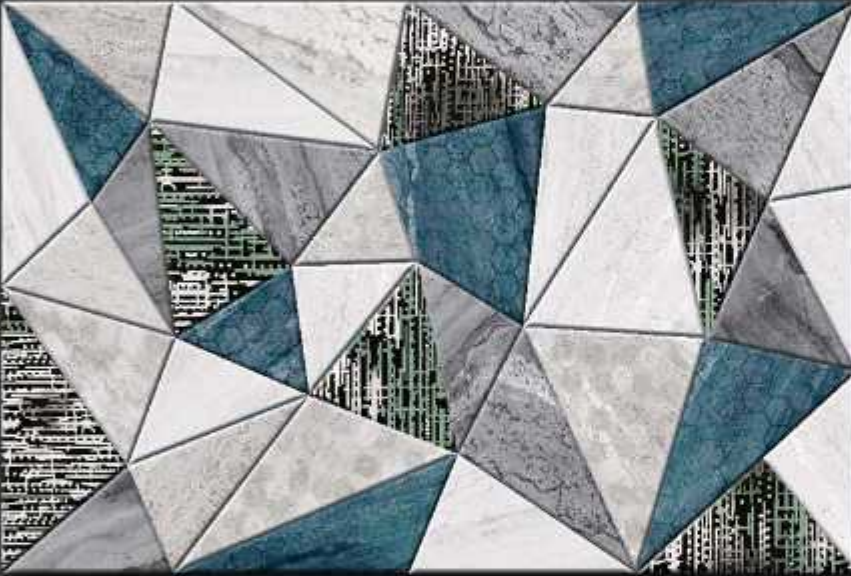

4209-L

4209-A HL