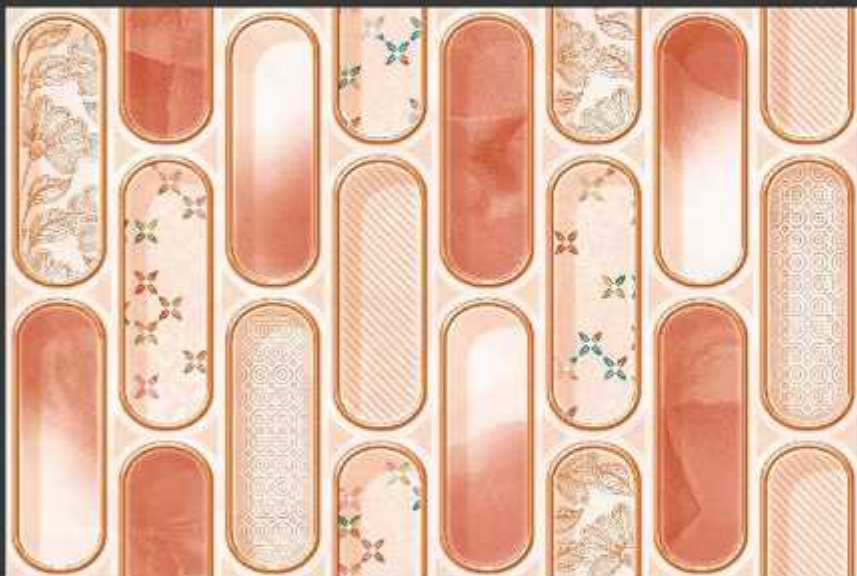

4254-L

4254-A HL