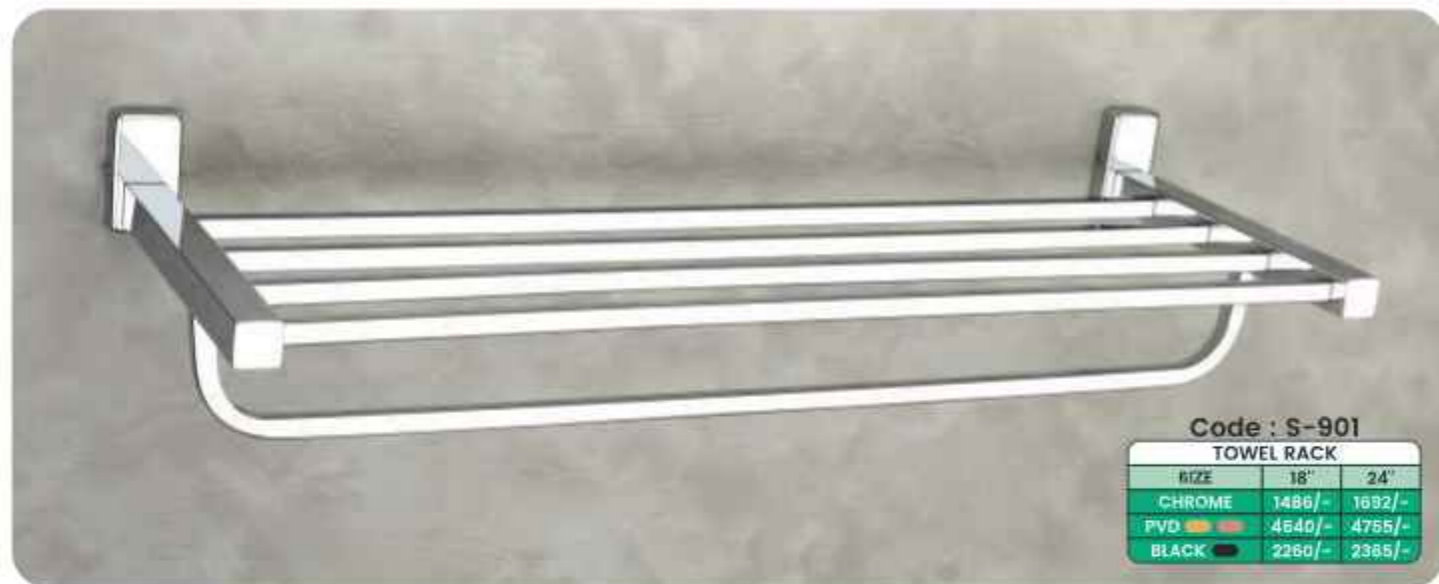

Code : AB-408
NAPKIN RING
BLACK 863/-

Code : AB-409
ROBE HOOK
BLACK 847/-

SQUARE

ROYAL

STAR

MOON

Exclusive Packaging

All the PRIDEL Packages are crafted with durable material for maximum protection. Its Design is Simple, Attractive and Easy to Communicate the products.