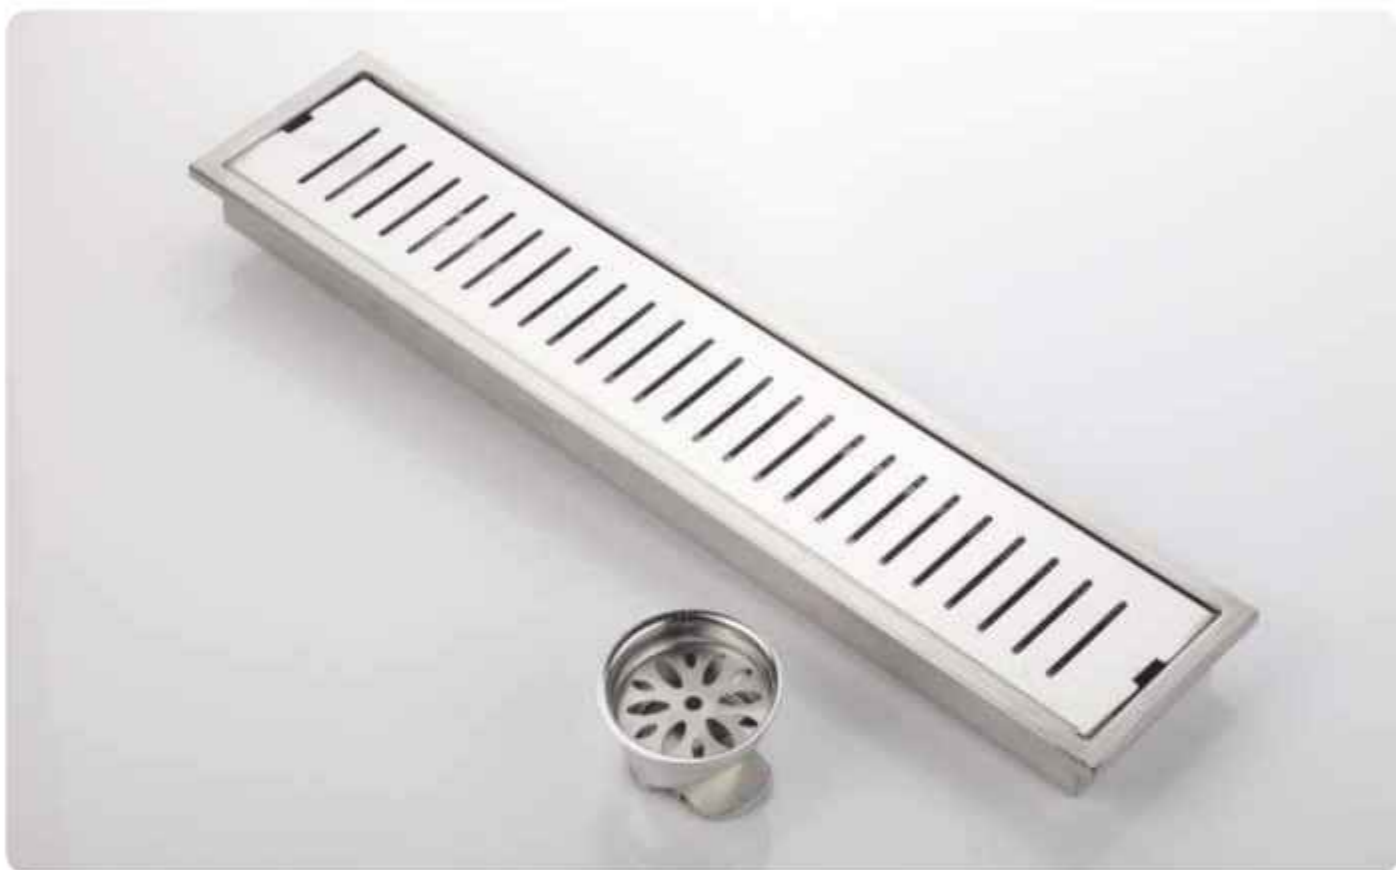

SHOWER CHANNEL DRAIN

Code No :
PR-155 (Line)