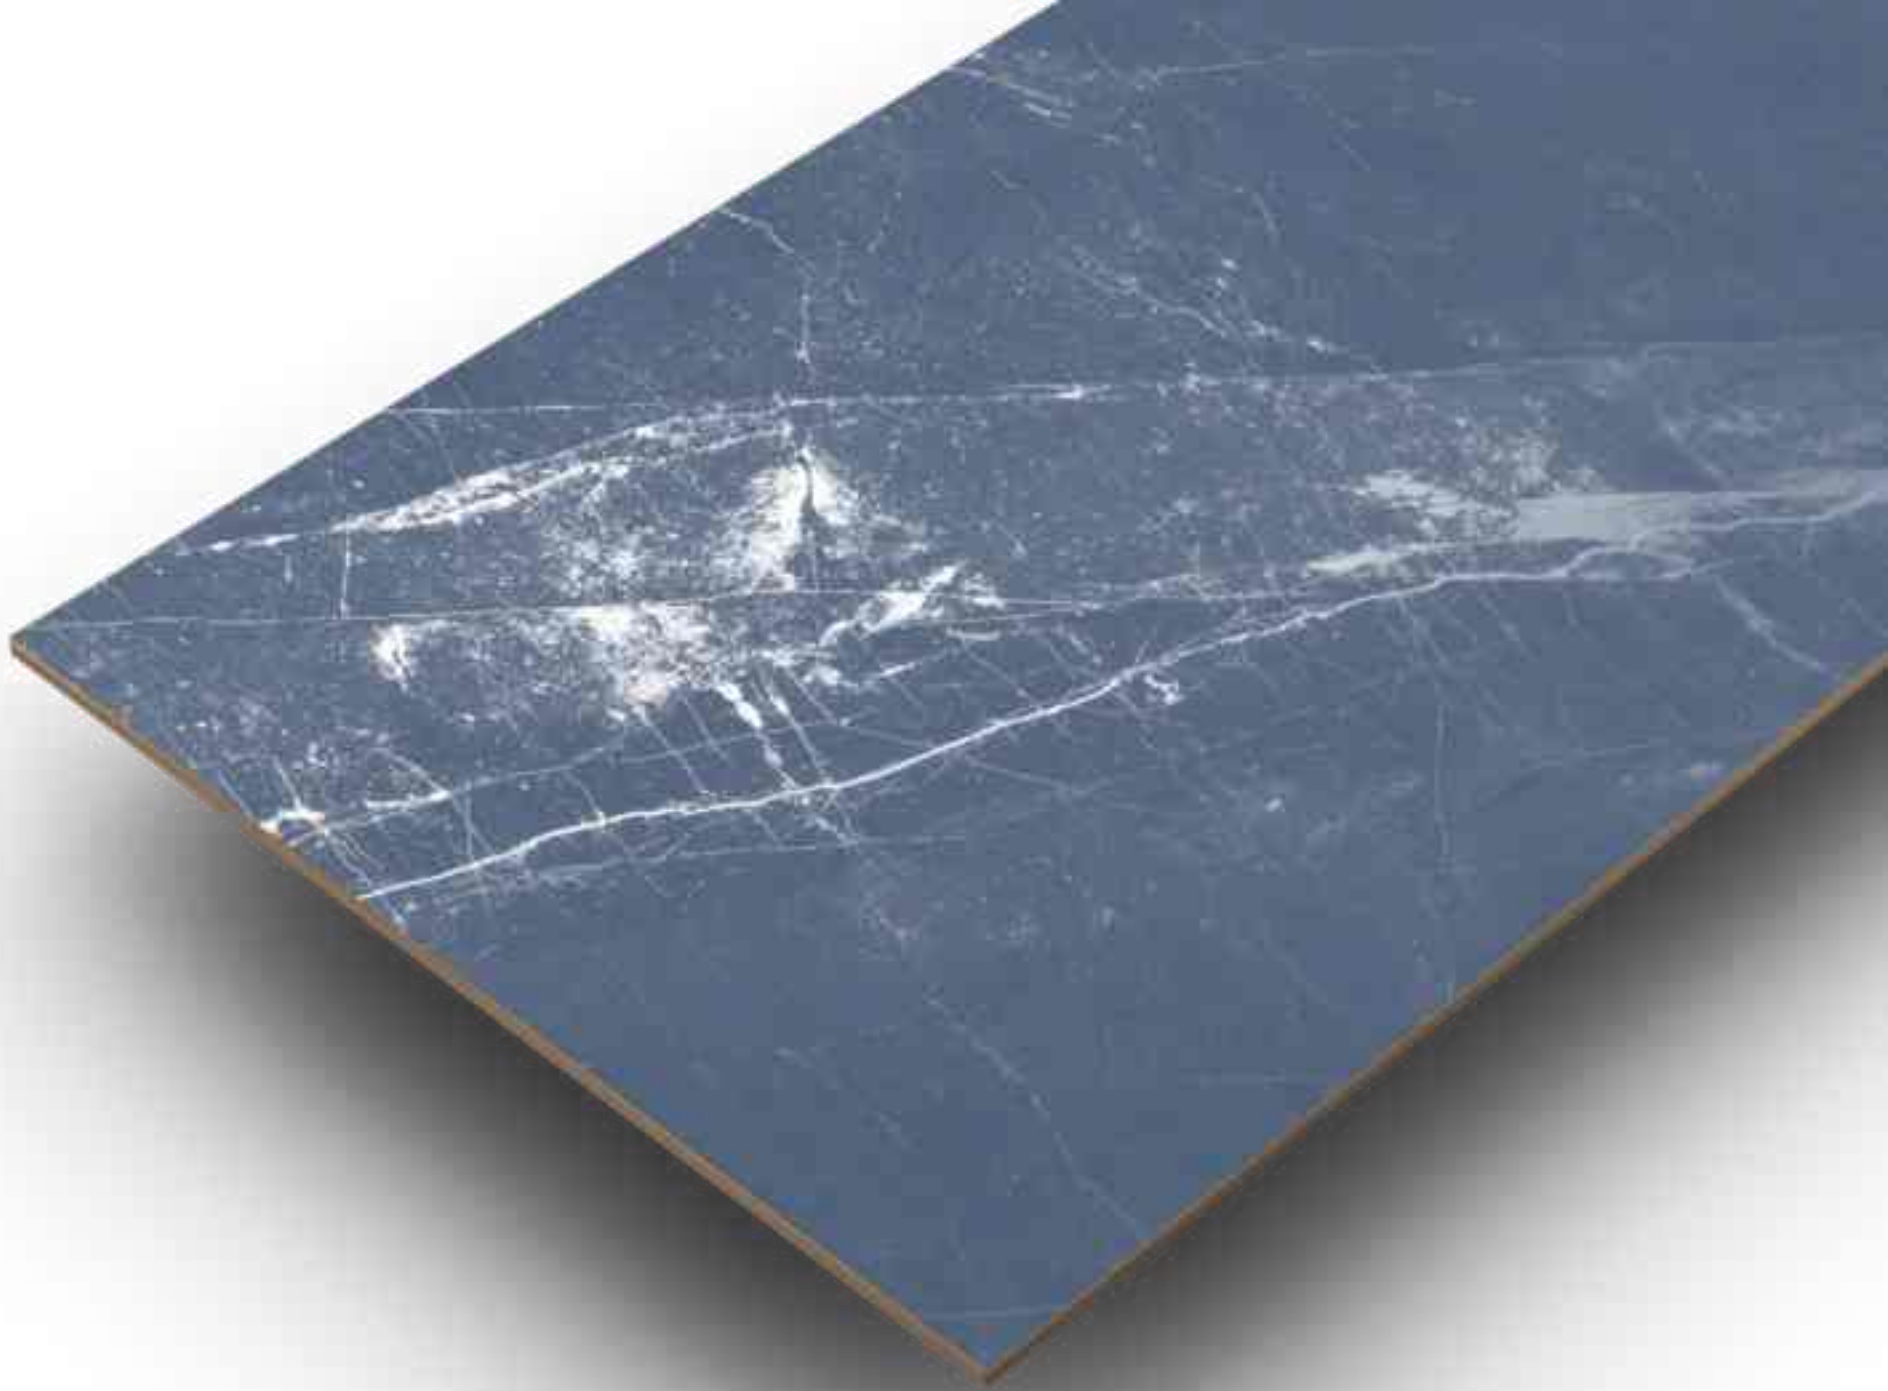

CARVING
series

RUBICO BLUE