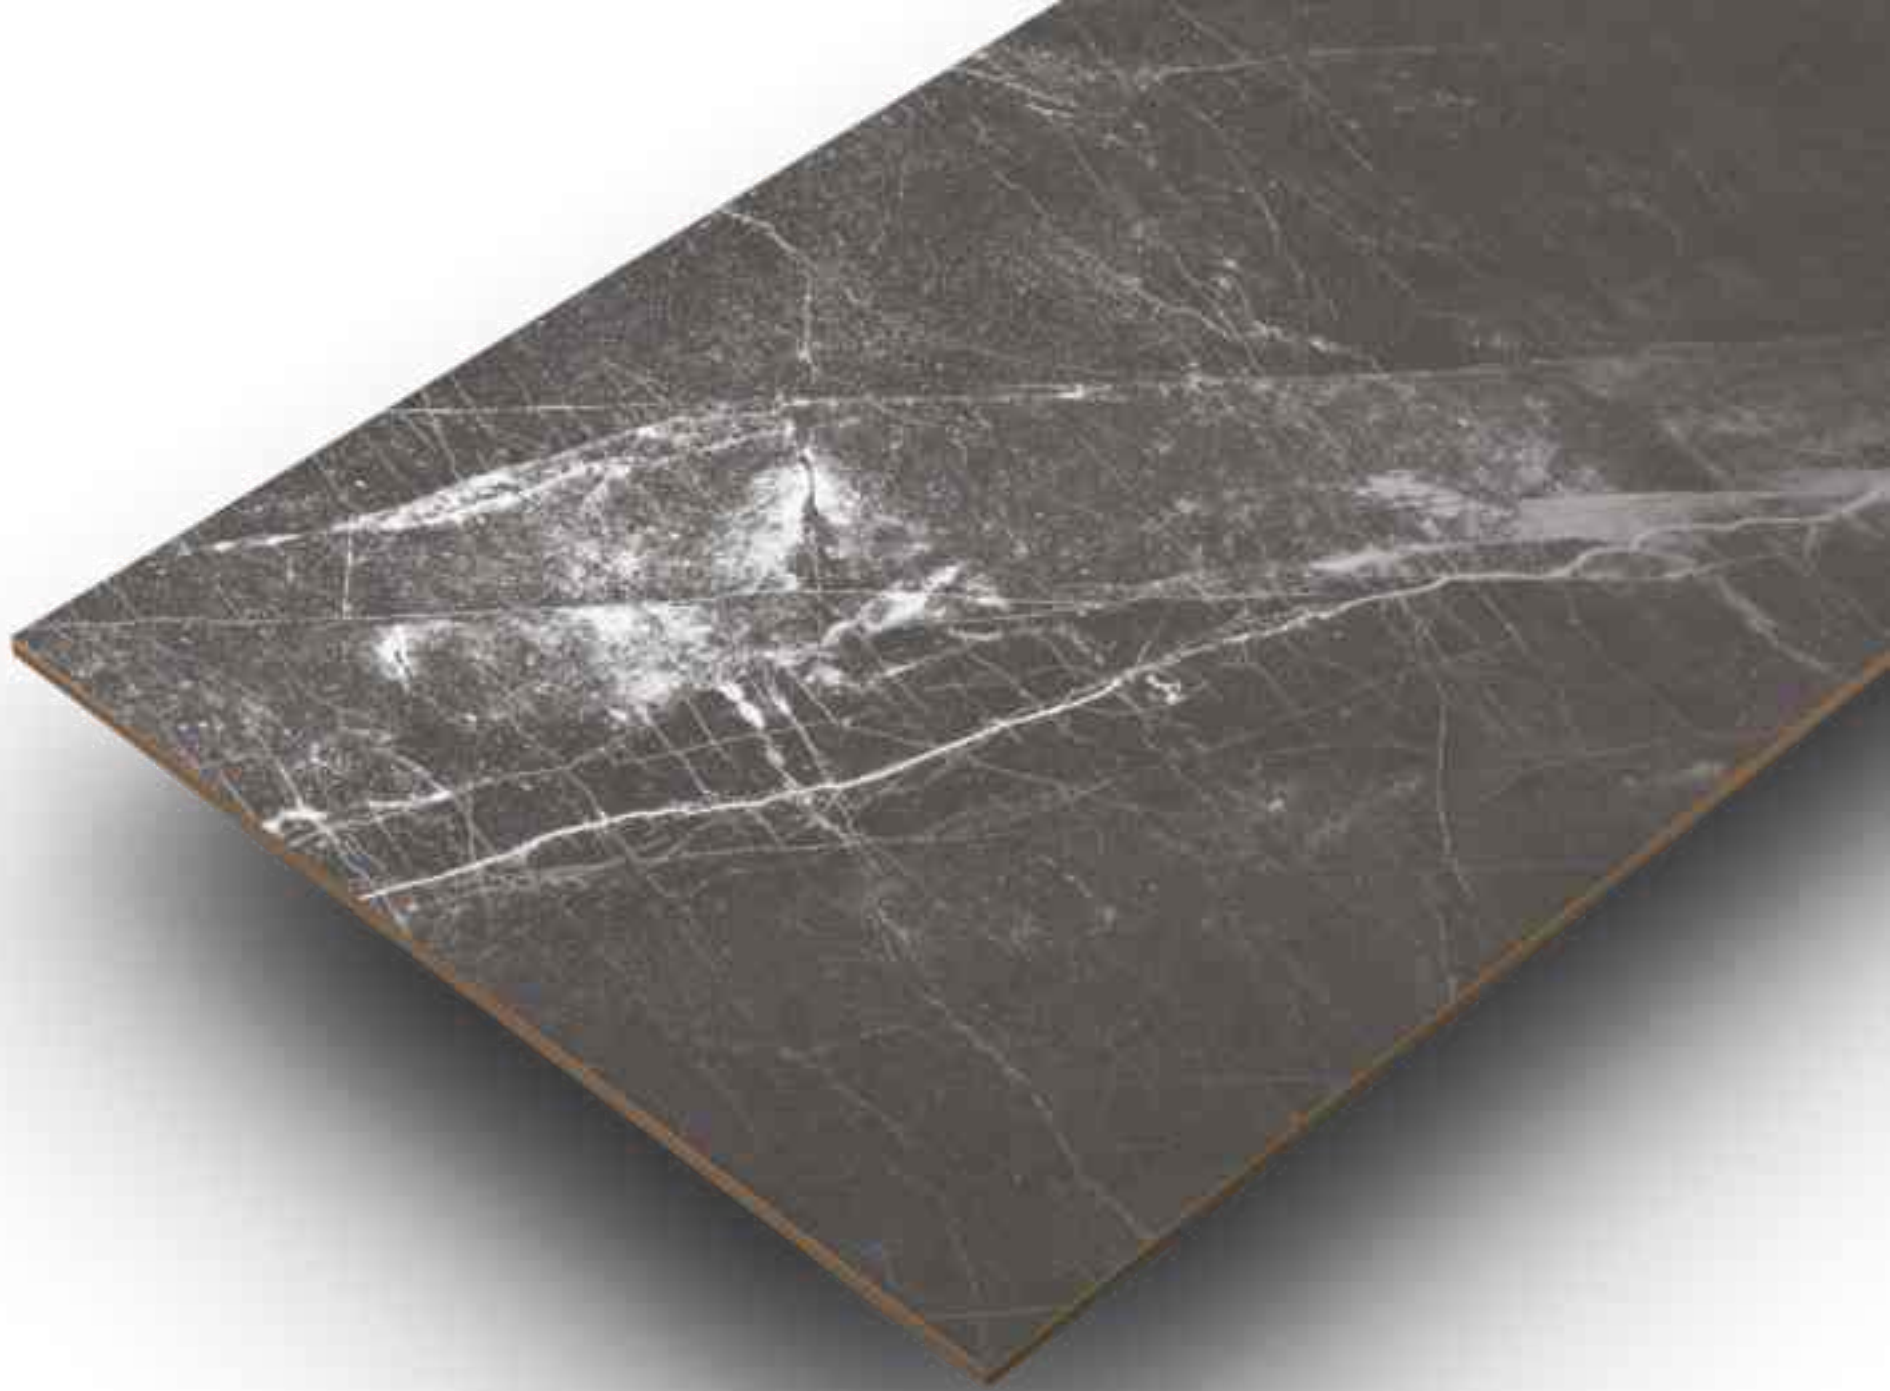

CARVING
series

RUBICO GRIS