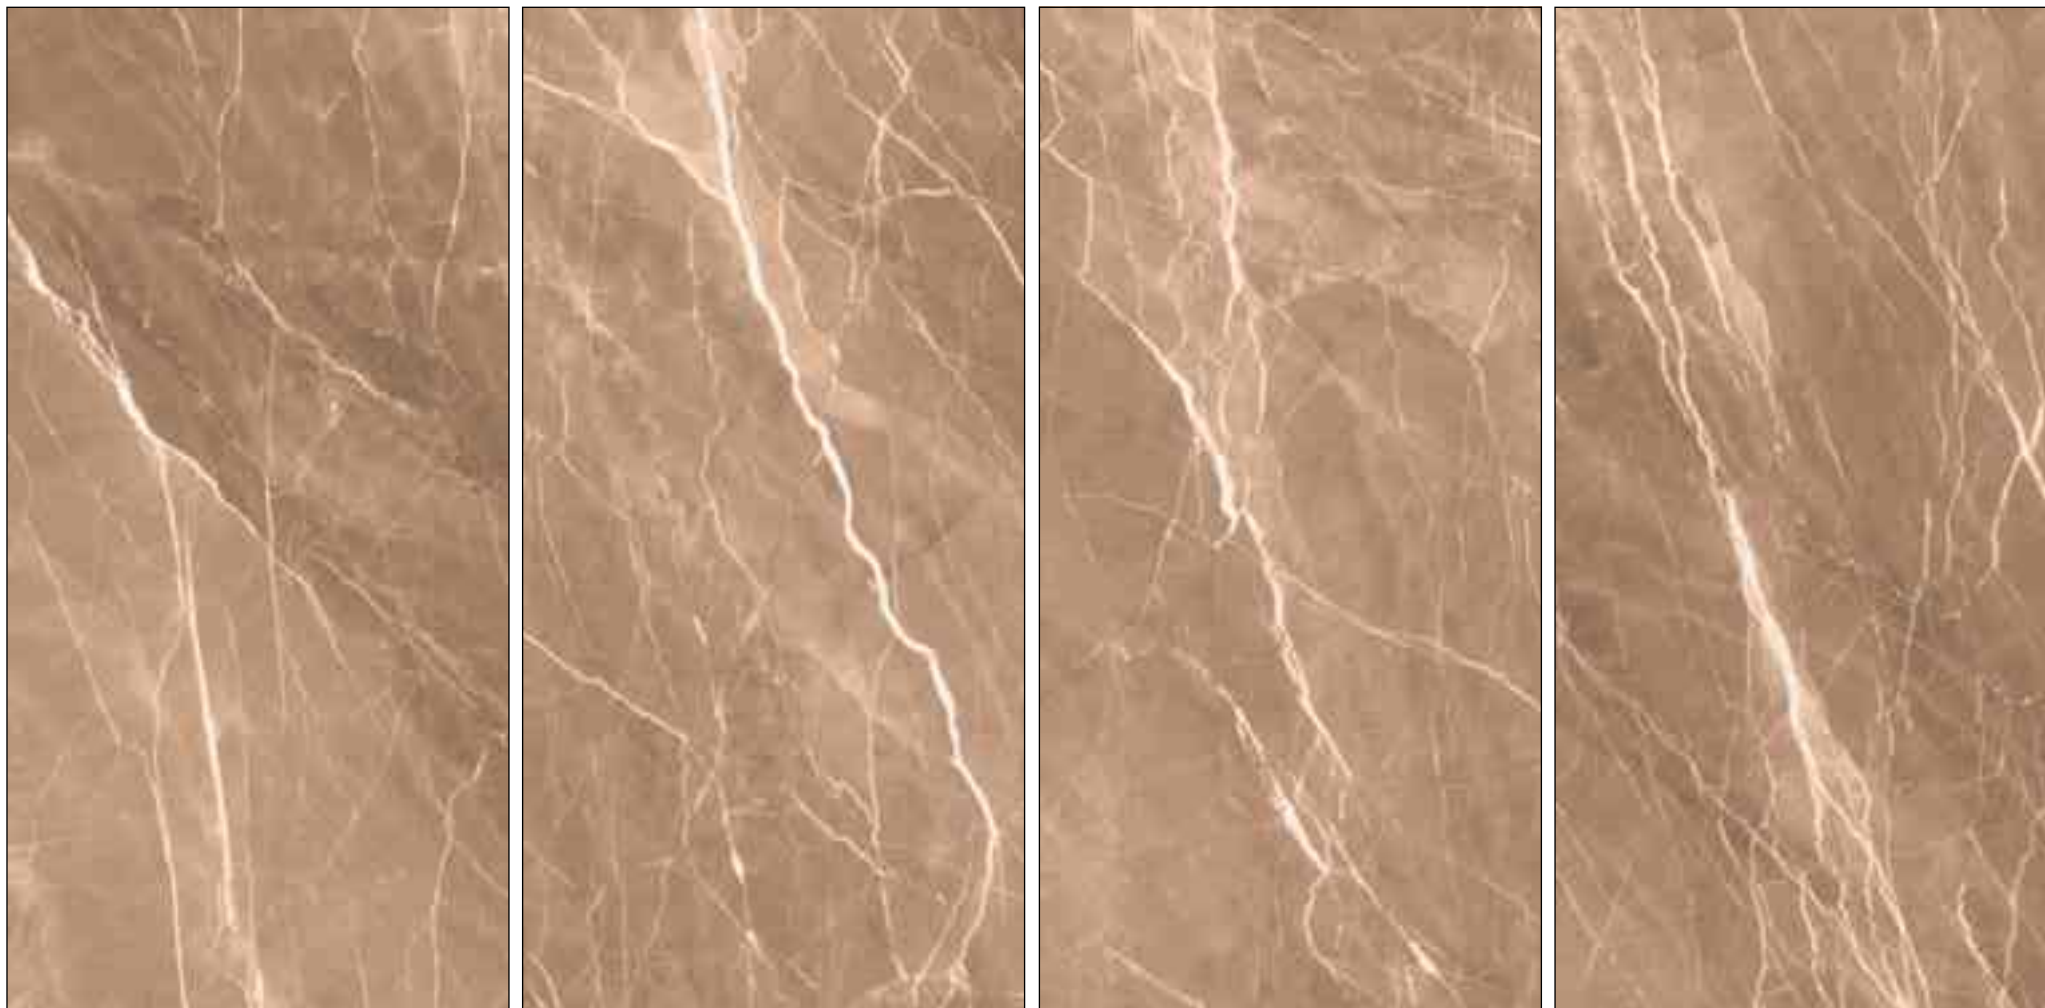

CARVING

series

Random : 06

SONET BRONZ

Finish :
CARVING

Size :
600X
1200MM